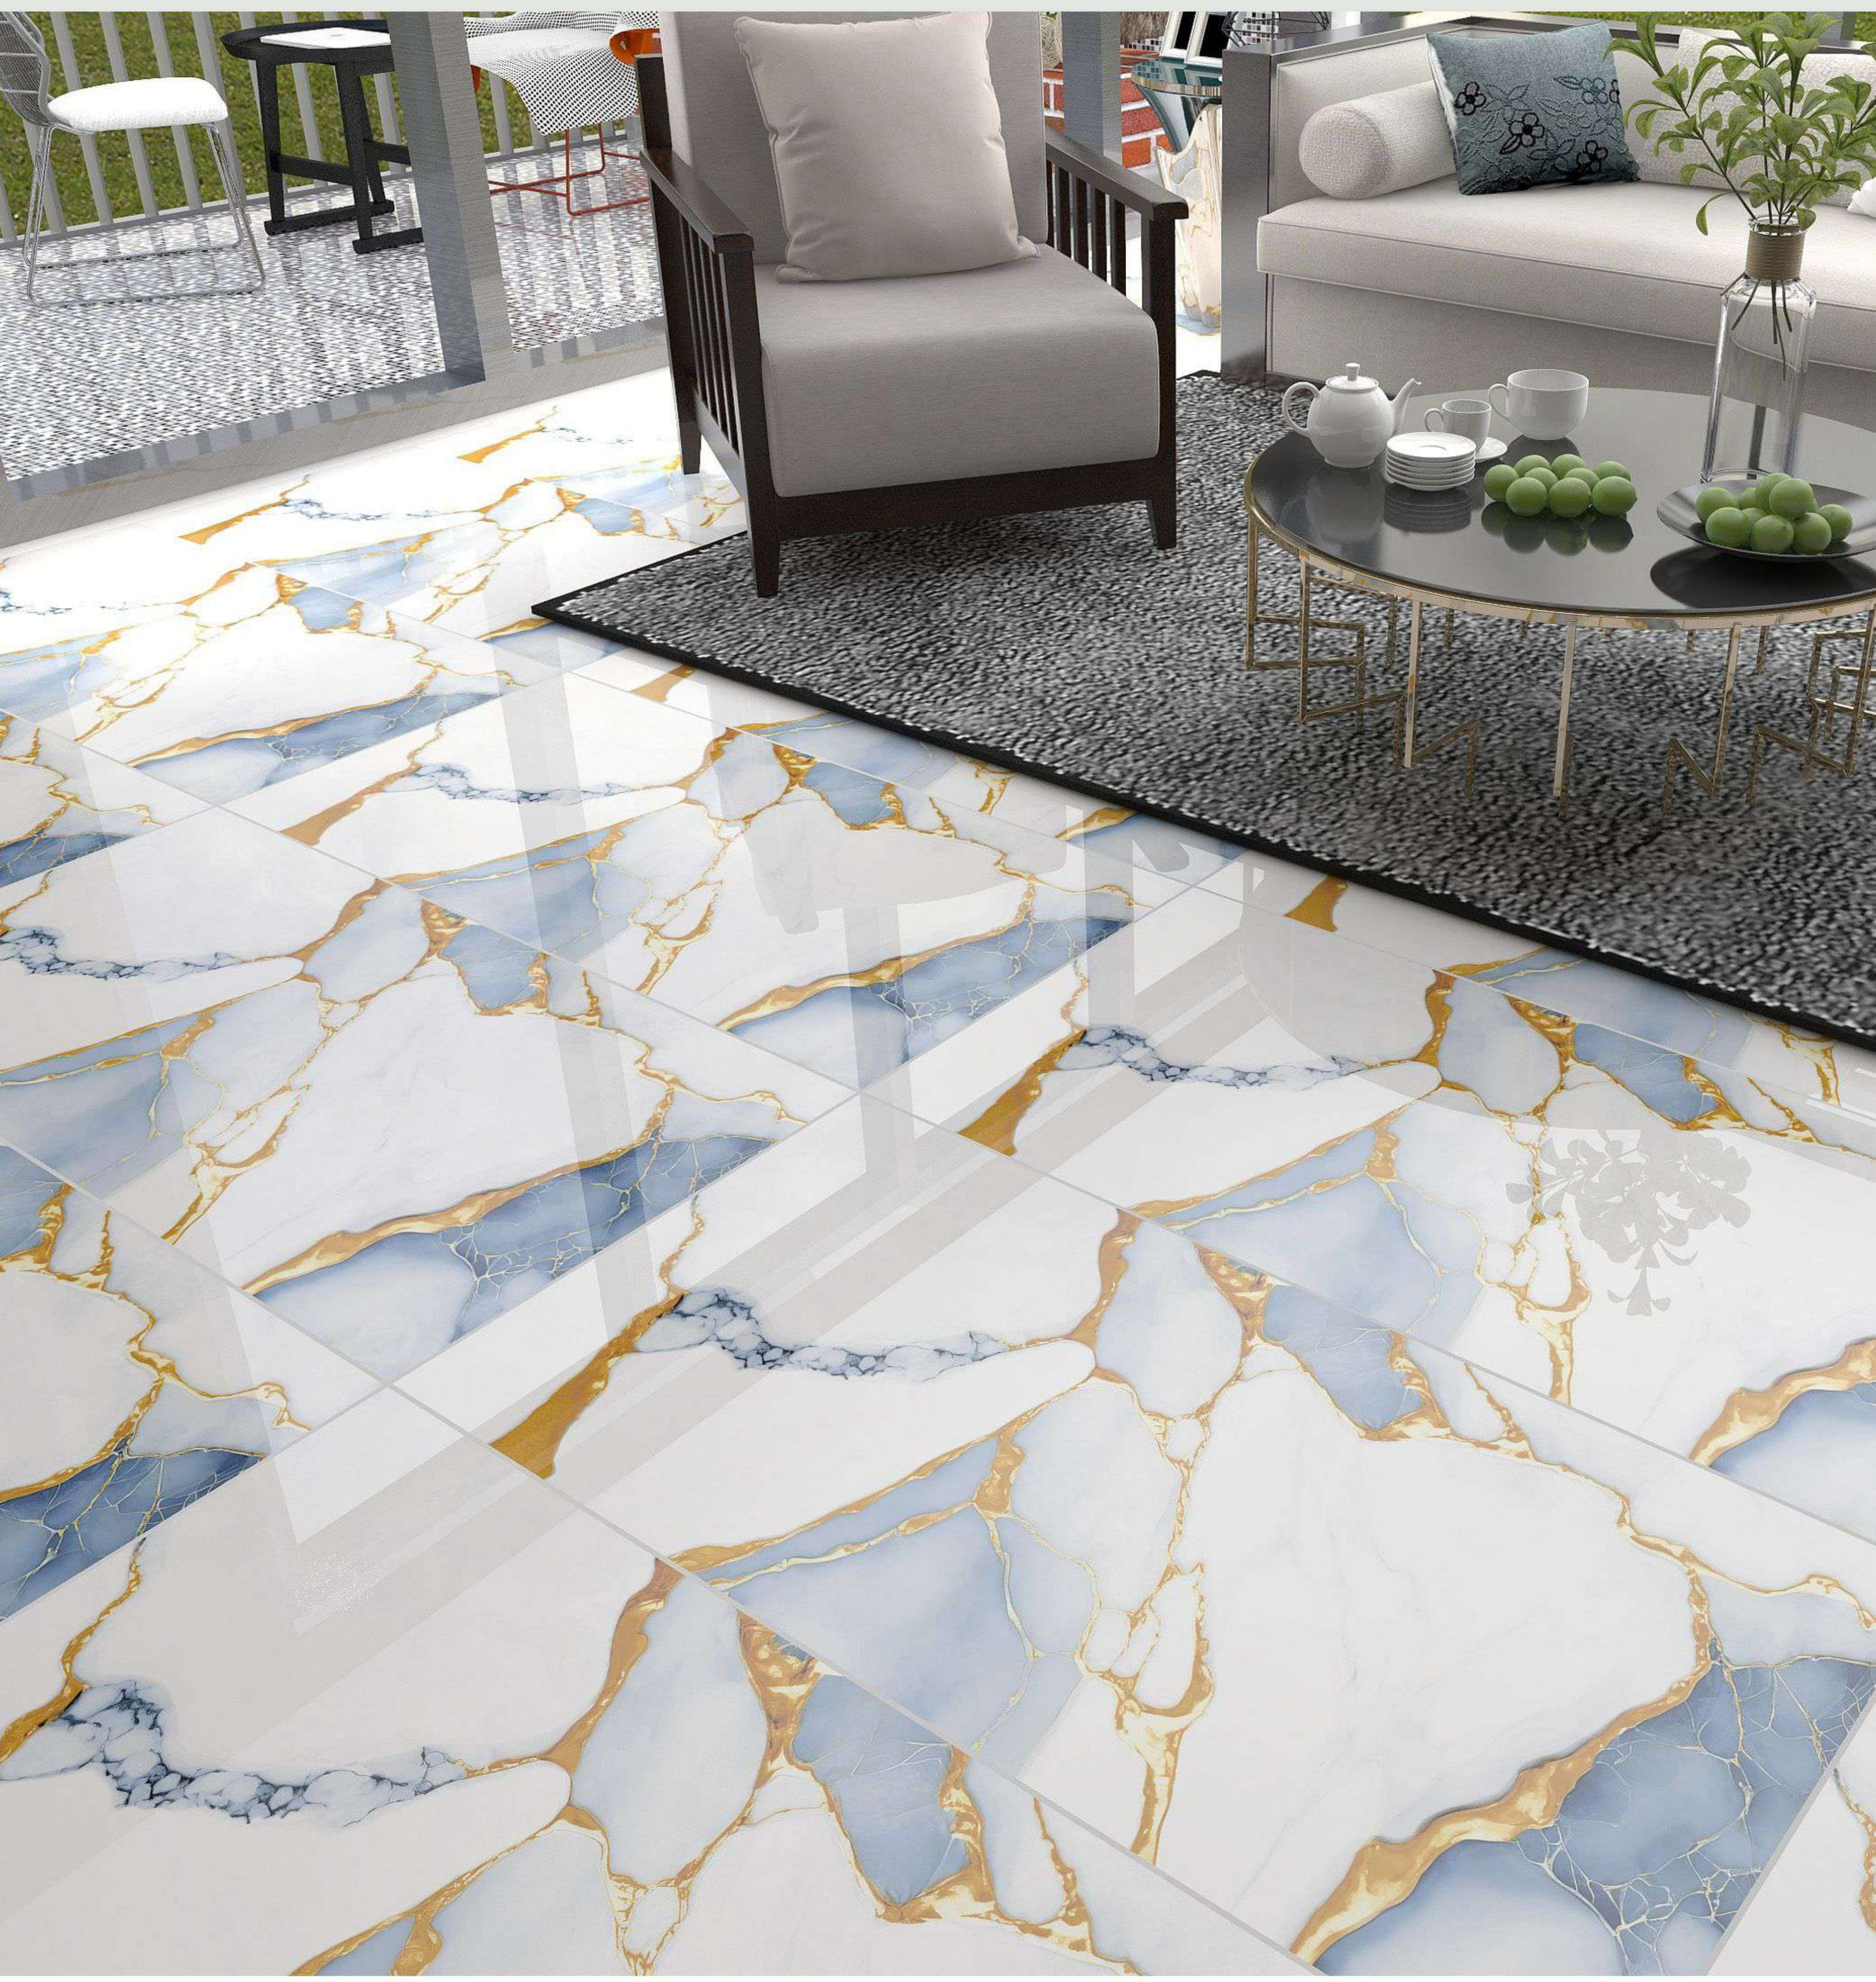

Article No:KJ126001
Size: 600X1200MM

K Gold Series
K金系列

TIME CERAMICS
时 | 代 | 陶 | 瓷

Article No:KJ126002
Size: 600X1200MM

K Gold Series
K金系列

TIME CERAMICS
时 | 代 | 陶 | 瓷

Article No:KJ126003
Size: 600X1200MM

K Gold Series
K金系列