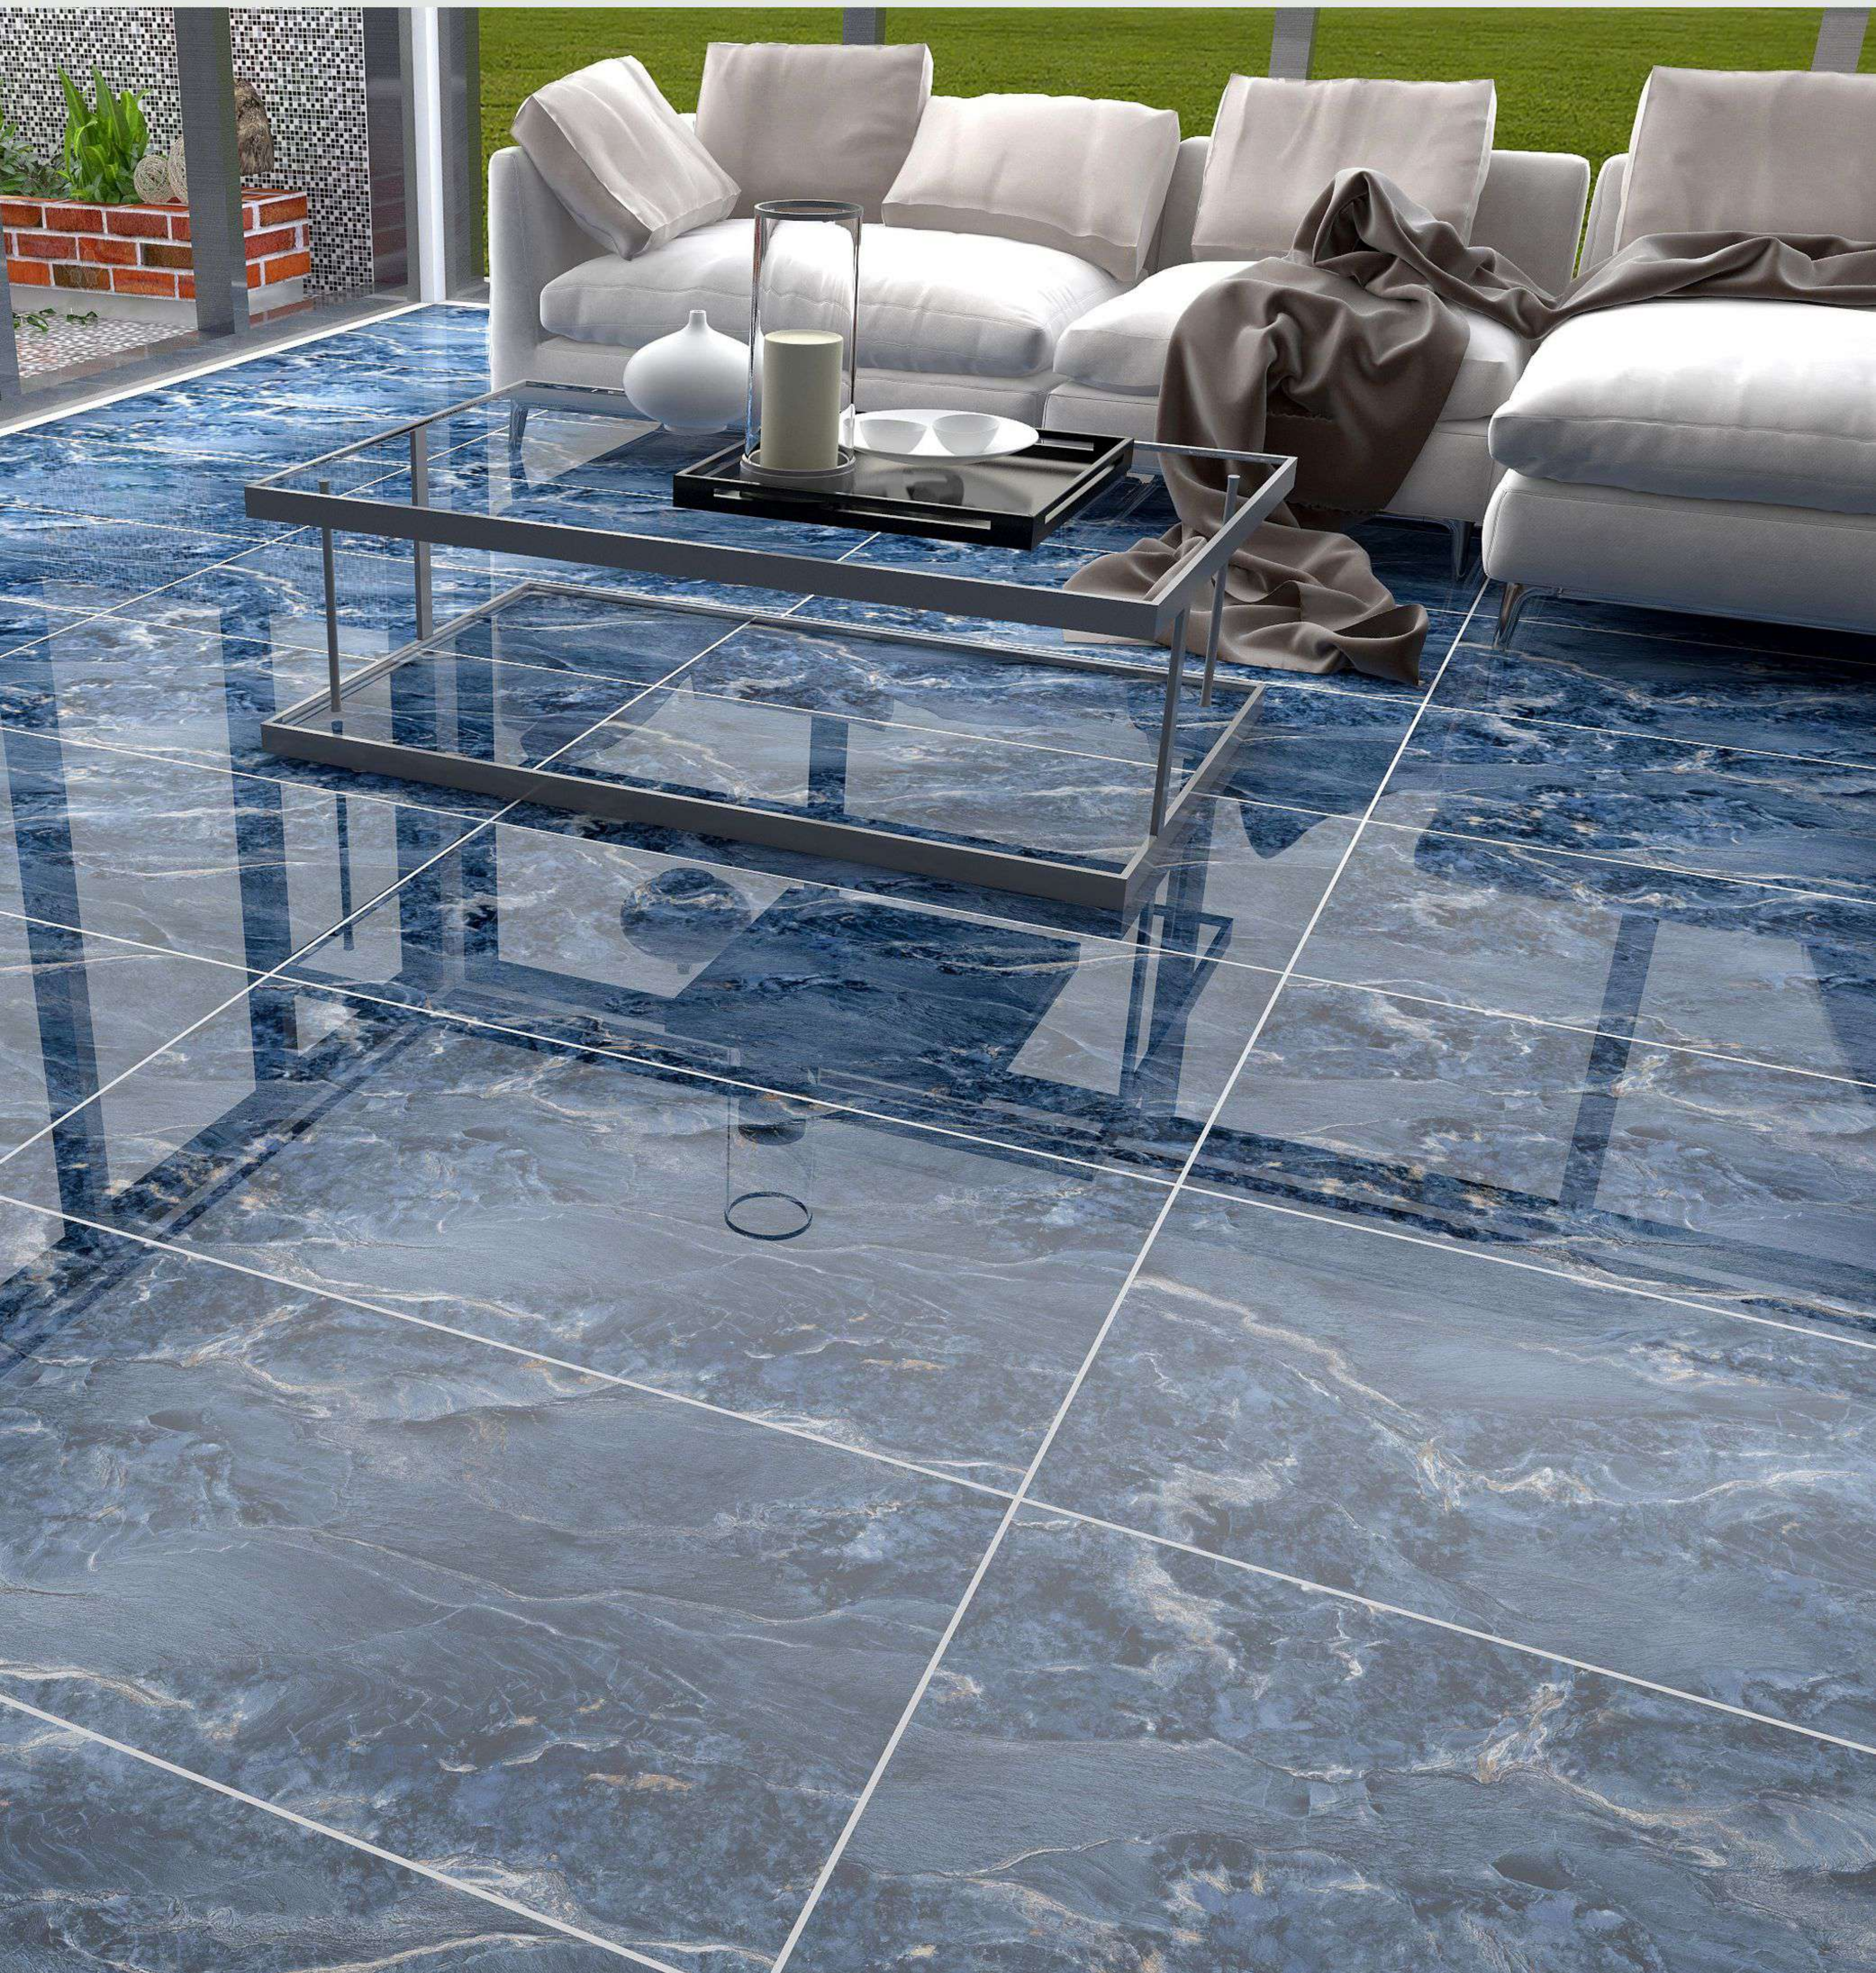

Article No:KJ126020
Size: 600X1200MM

K Gold Series
K金系列

TIME CERAMICS
时 | 代 | 陶 | 瓷

600MM

1200MM

Article No:KJ126021

Size: 600X1200MM

K Gold Series
K金系列