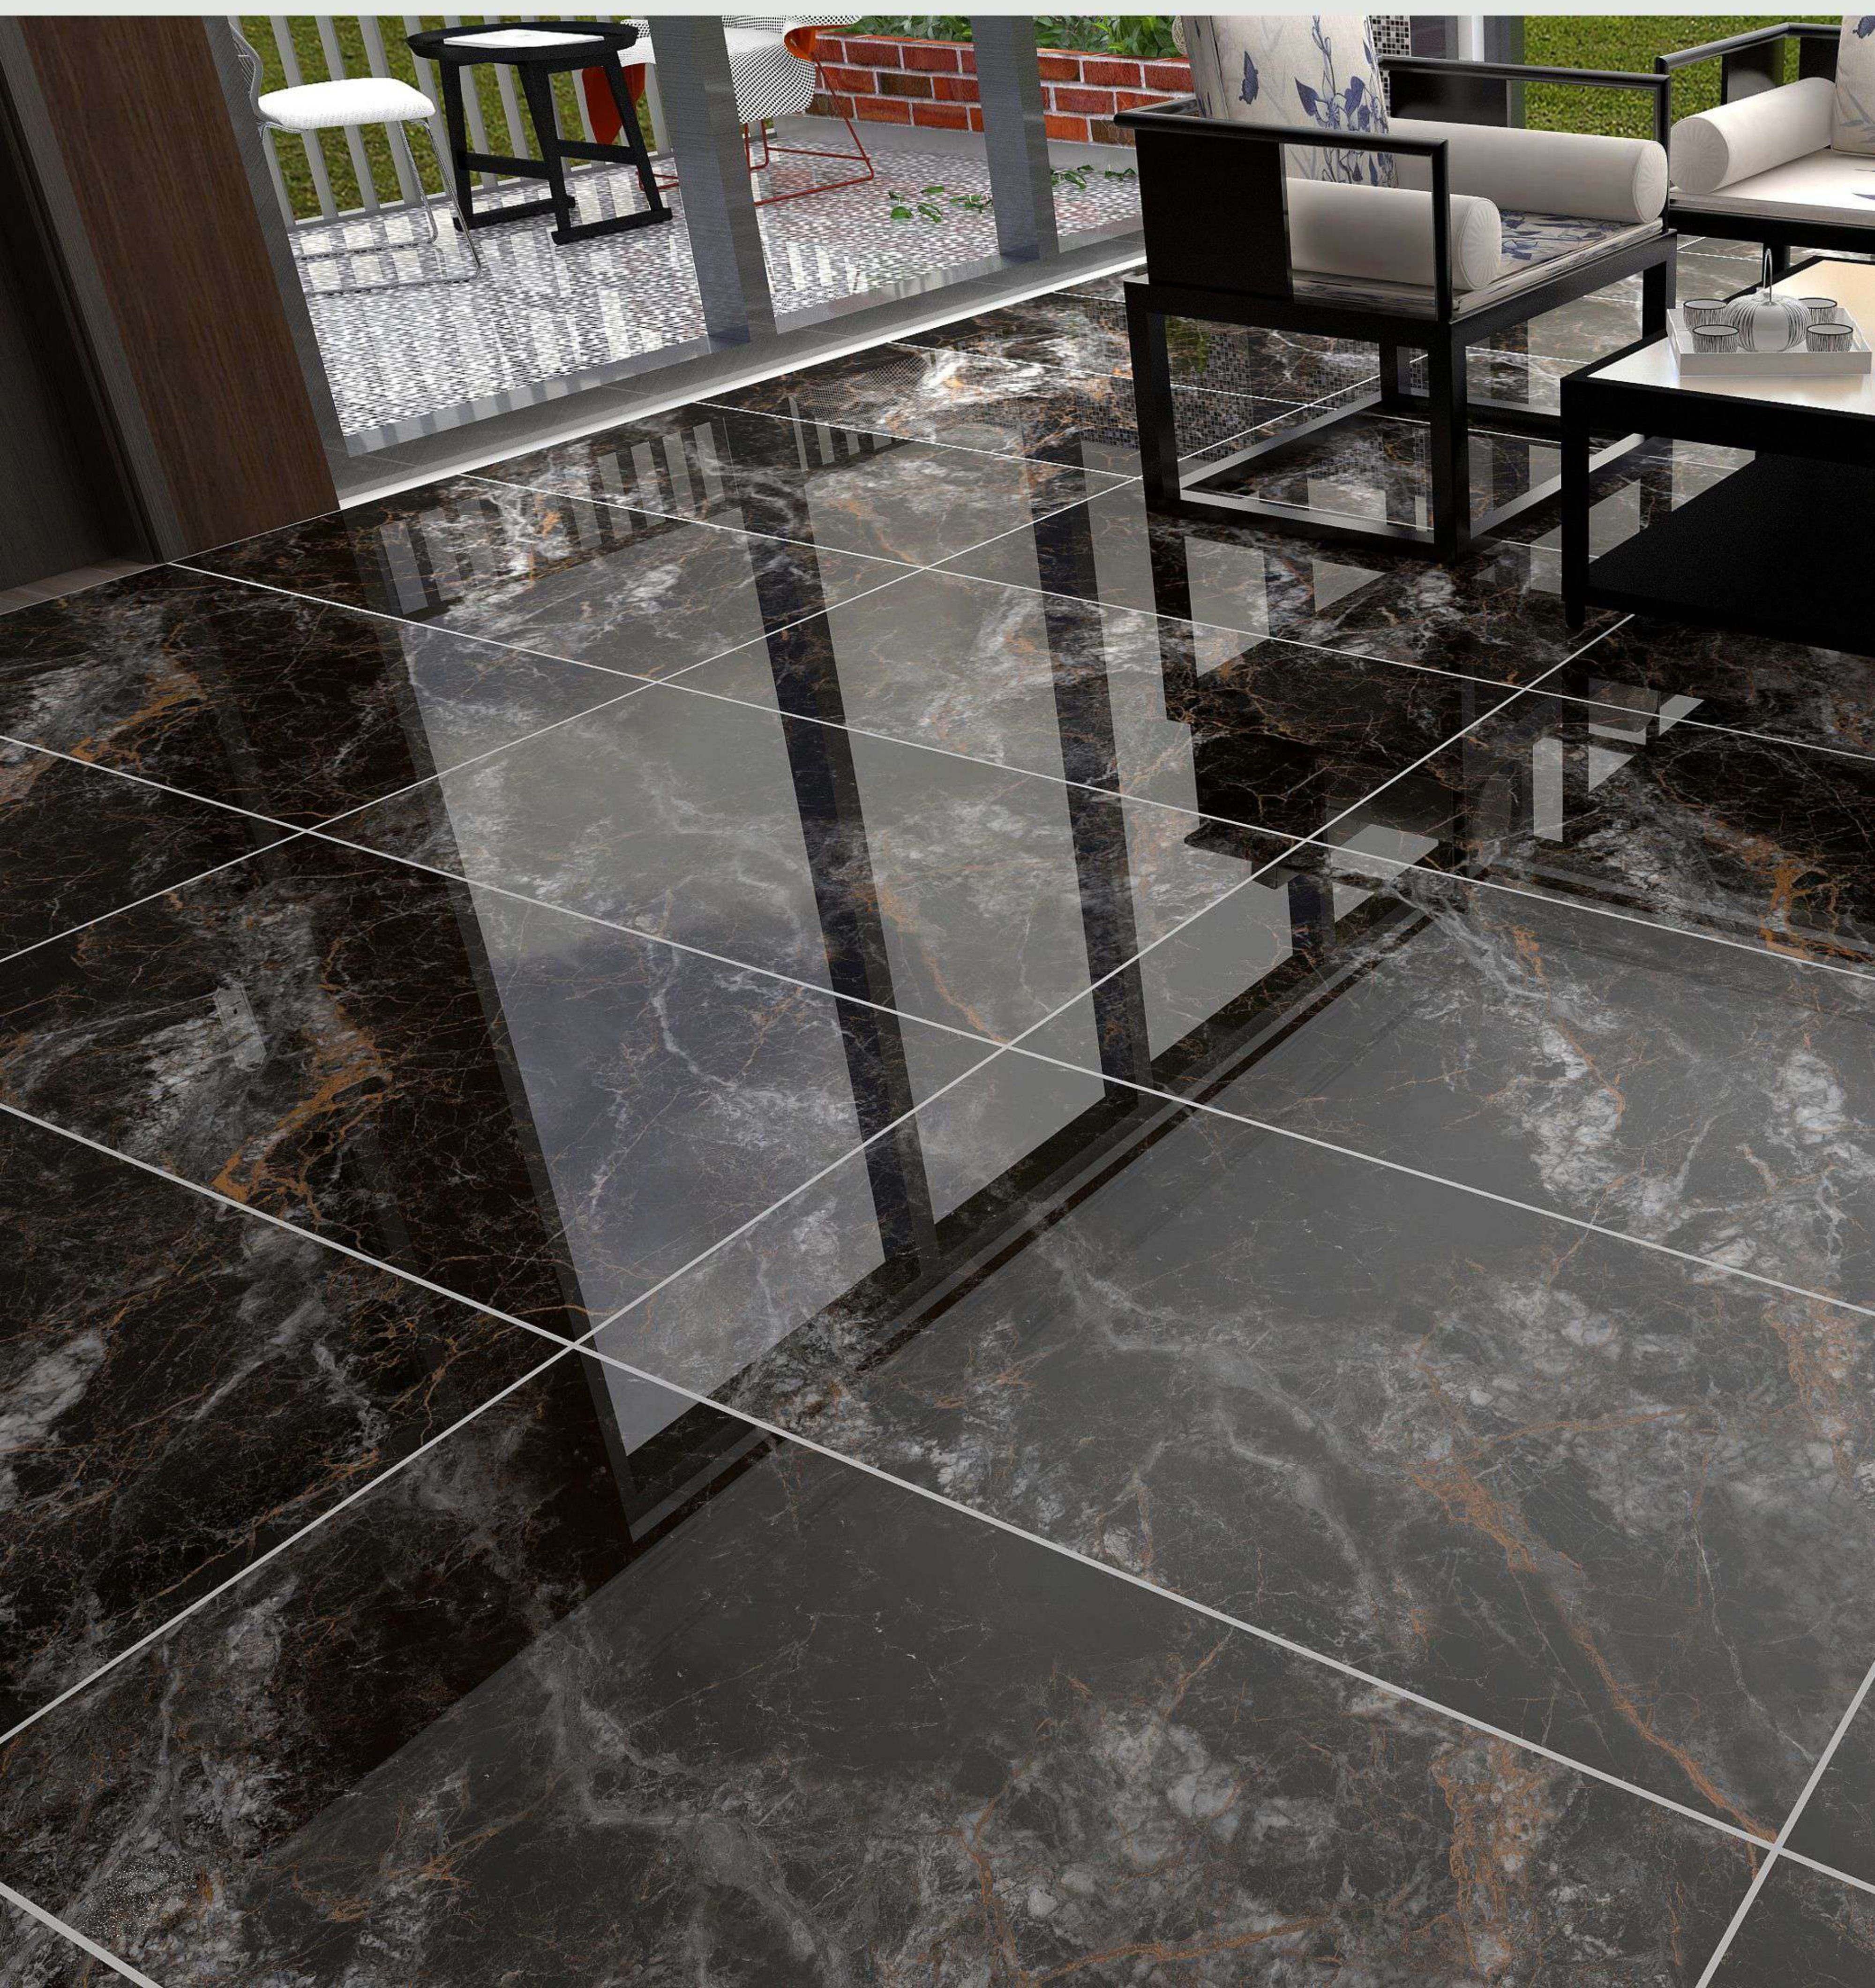

TIME CERAMICS
时 | 代 | 陶 | 瓷

Article No:KJ126025B
Size: 600X1200MM

K Gold Series
K金系列