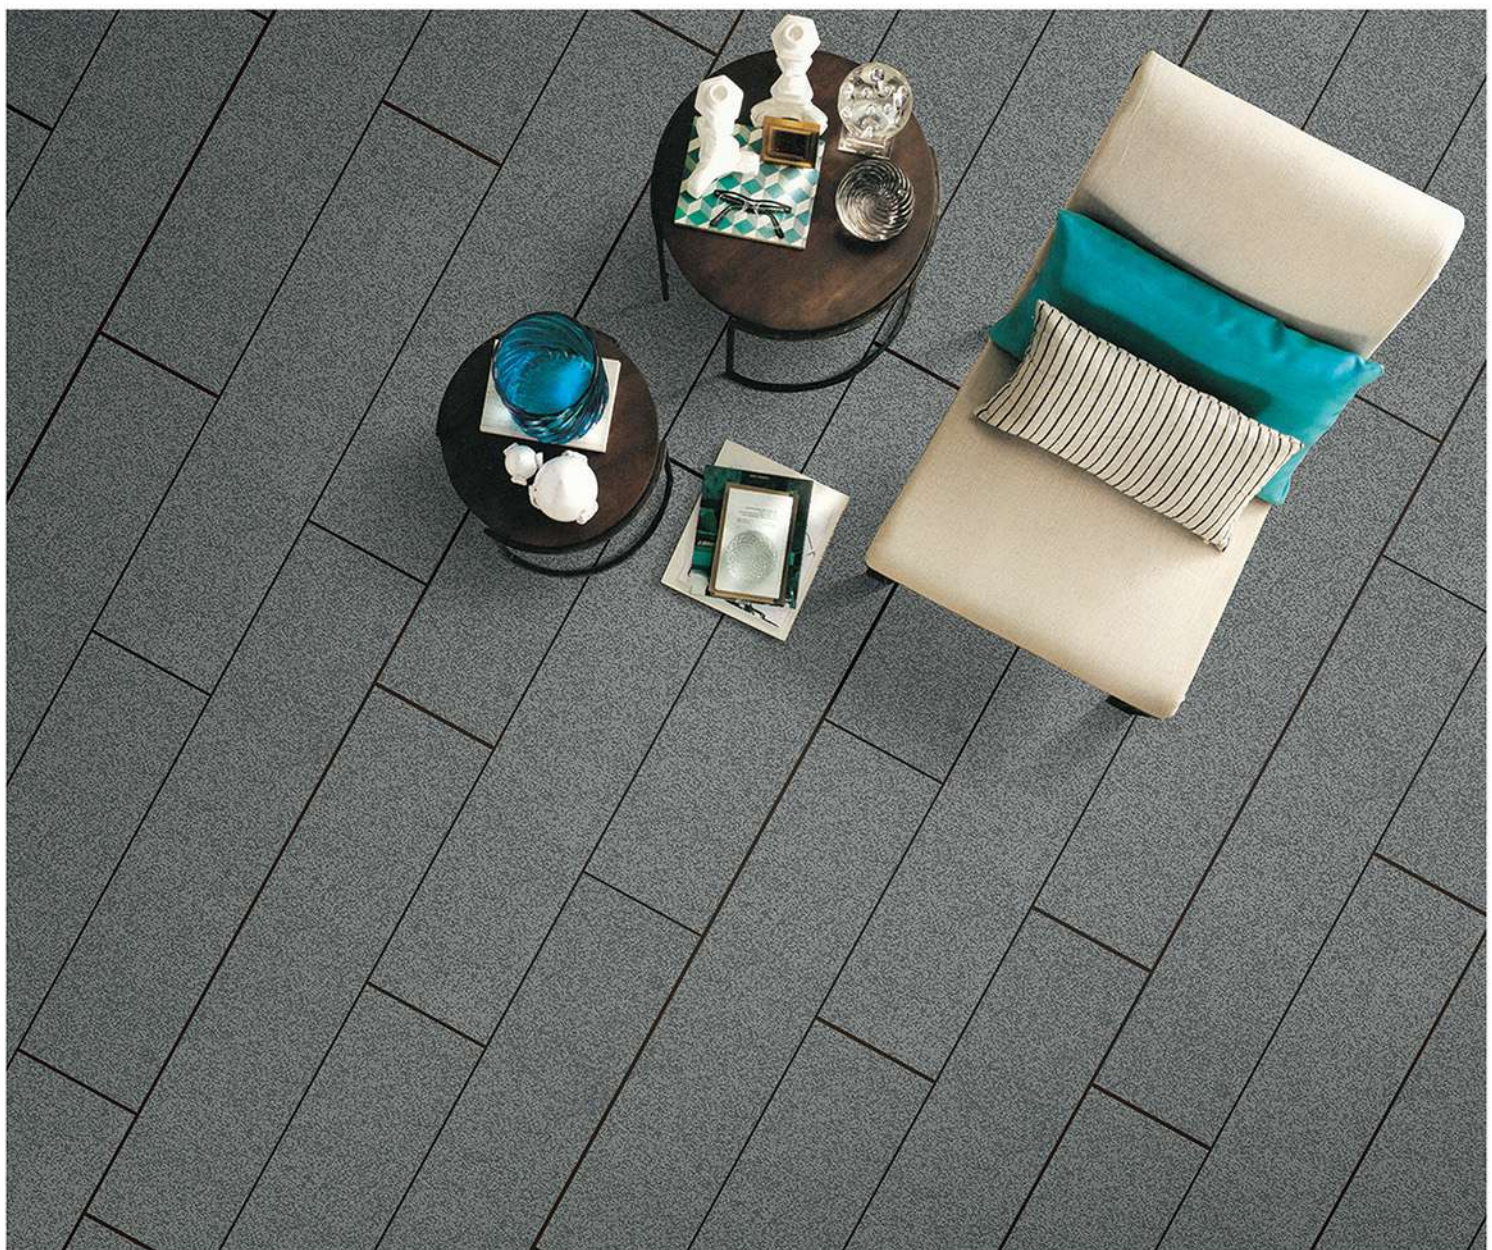

Easy care

No odor

Does not crack

Not deformed

Strong stain resistance

NO:OR20919

Atmospheric appearance, natural flow between textures

Bring out the natural beauty of wood grain with elegant and atmospheric color