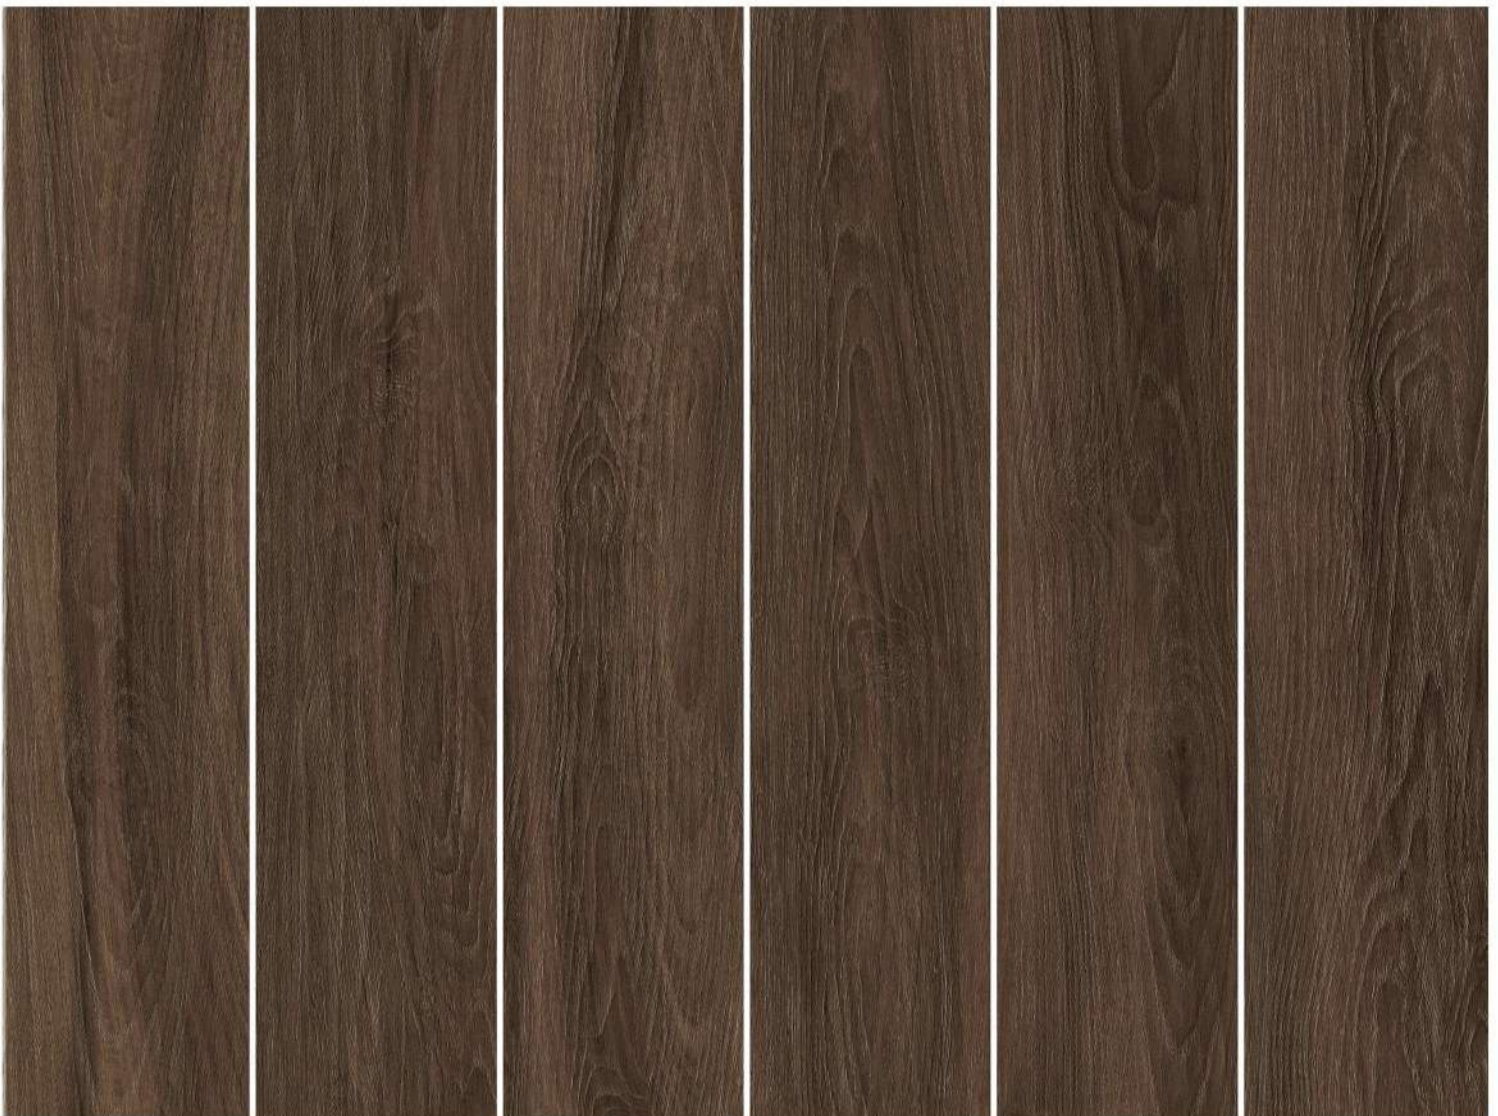

No odor

Does not crack

Not deformed

Strong stain resistance

NO:OR20915

Atmospheric appearance, natural flow between textures

Bring out the natural beauty of wood grain with elegant and atmospheric color

Pakistan 1st import quality wooden tile