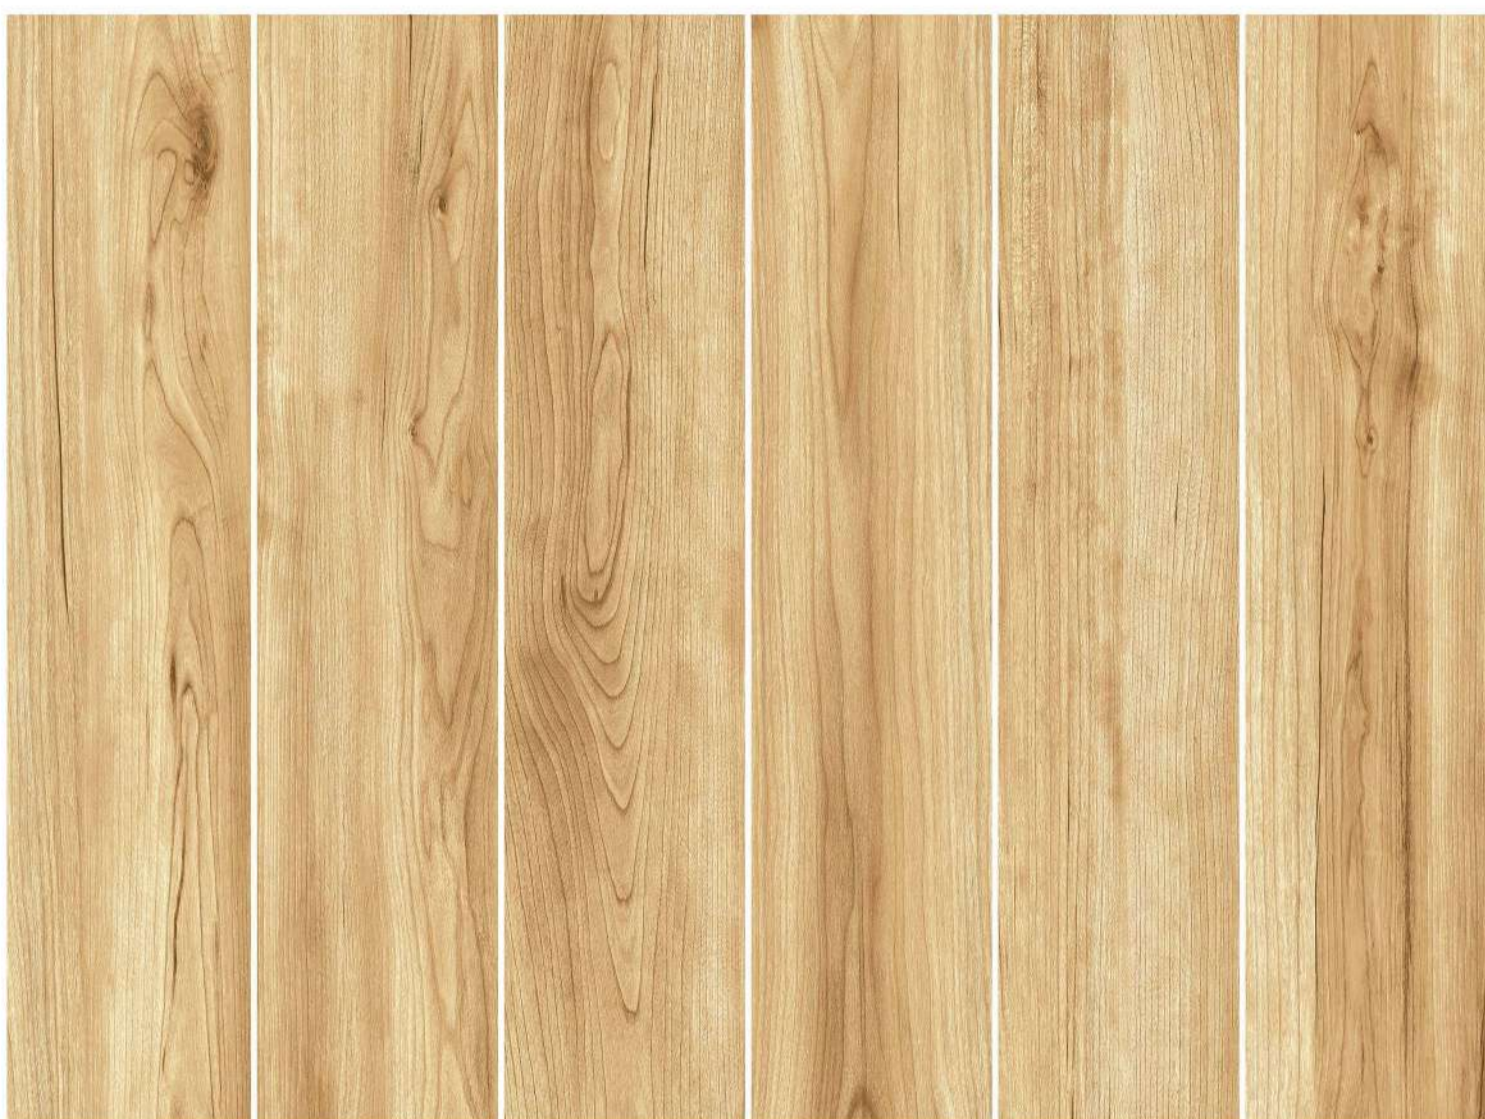

QUALITY:Premium Multifaceted Series

Wood grain brick series

OREAL CERAMICS INDUSTRIAL (PVT.) LIMITED

Bhera Road, 13 Chak, Bhalwal, Sargodha-Pakistan.

NO:OR20908

Atmospheric appearance, natural flow between textures
Bring out the natural beauty of wood grain with elegant and atmospheric color