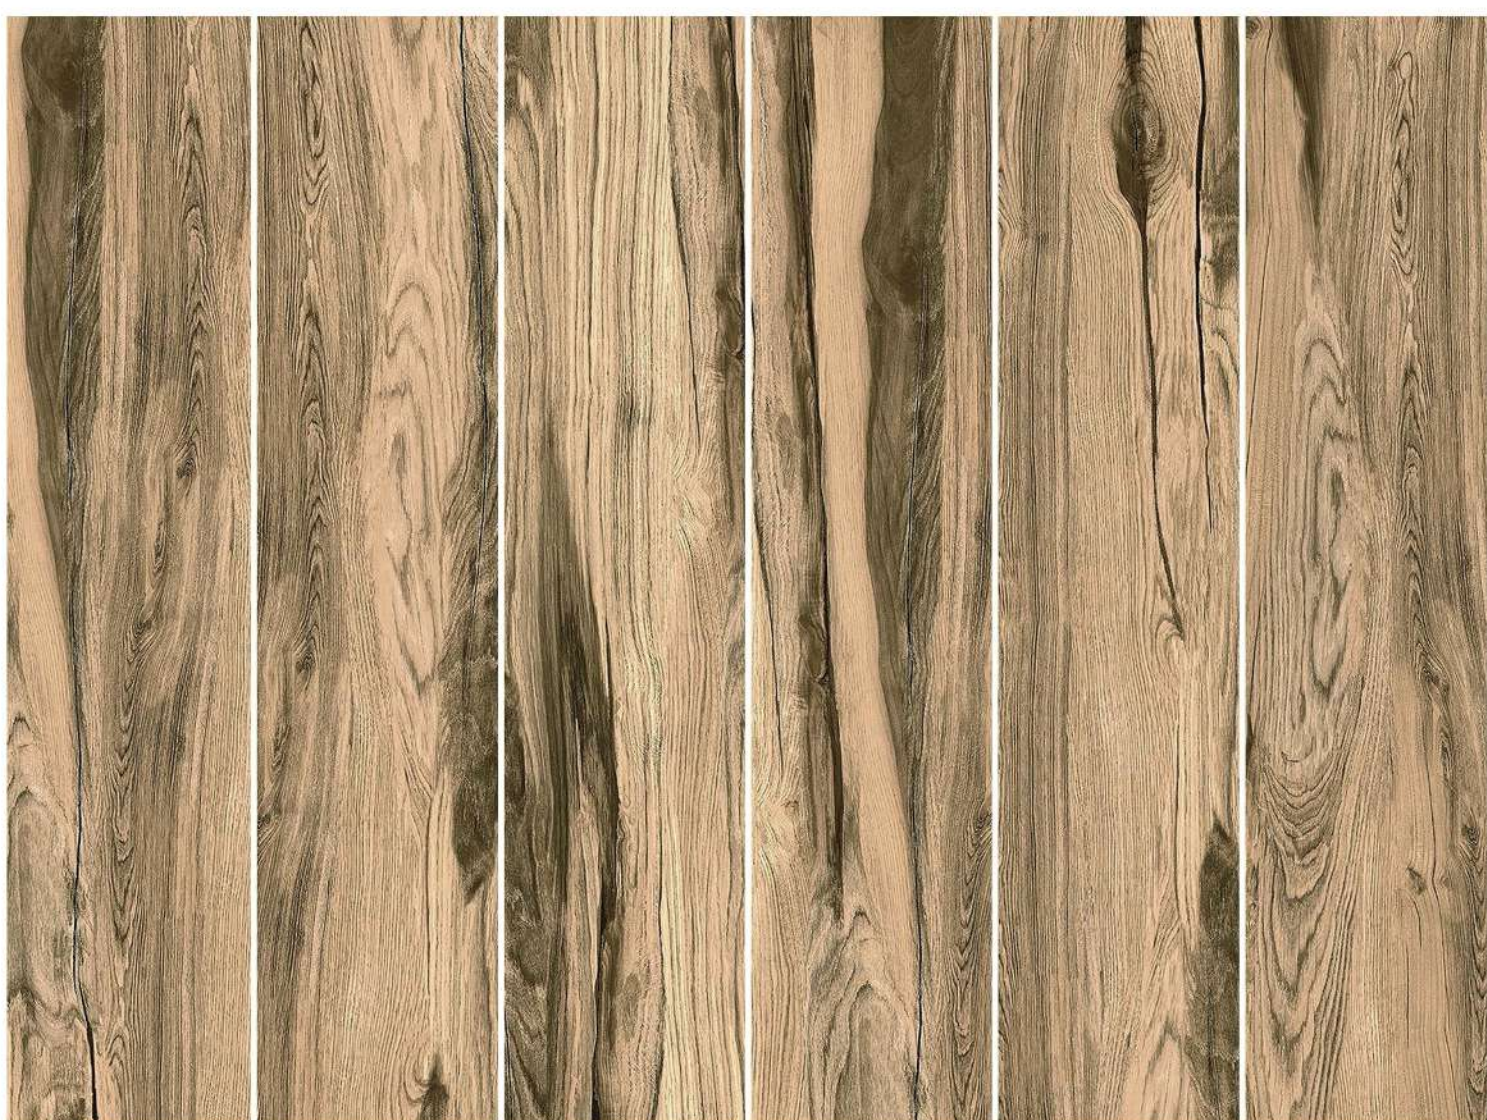

Easy care

No odor

Does not crack

Not deformed

Strong stain resistance

NO:OR20912

Atmospheric appearance, natural flow between textures

Bring out the natural beauty of wood grain with elegant and atmospheric color