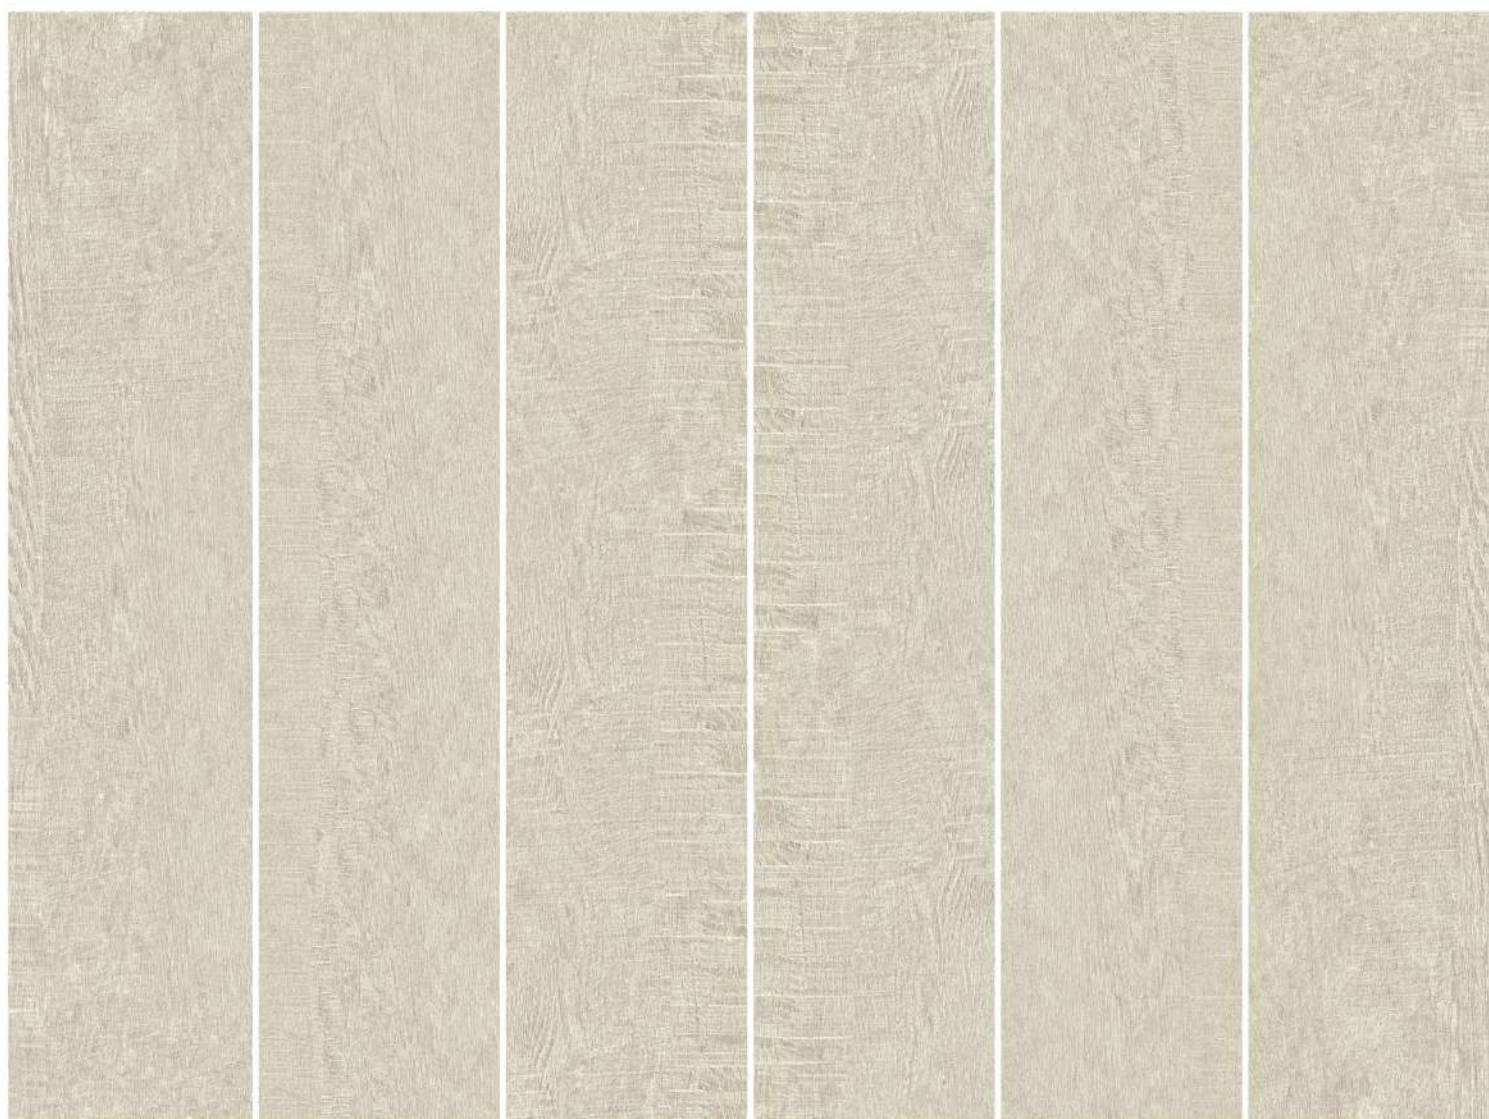

Atmospheric appearance, natural flow between textures

Bring out the natural beauty of wood grain with elegant and atmospheric color

Pakistan 1st import quality wooden tile

QUALITY:Premium Multifaceted Series