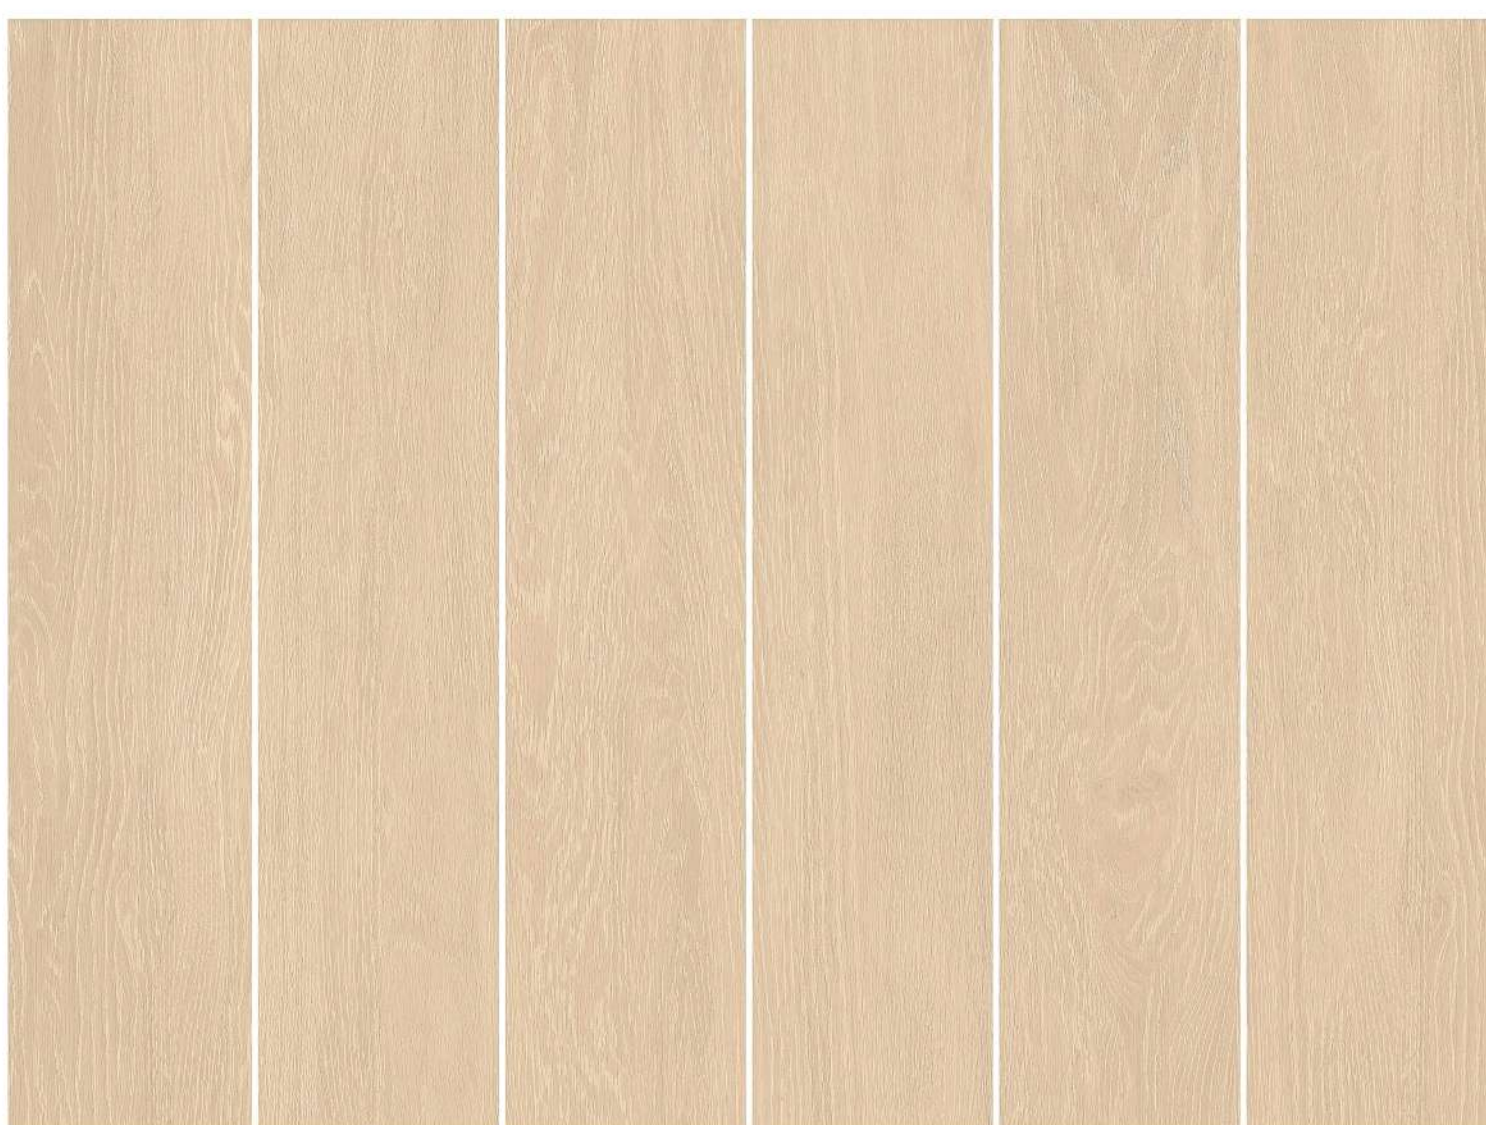

No odor

Does not crack

Not deformed

Strong stain resistance

NO:OR20905

Atmospheric appearance, natural flow between textures
Bring out the natural beauty of wood grain with elegant and atmospheric color

Pakistan 1st import quality wooden tile