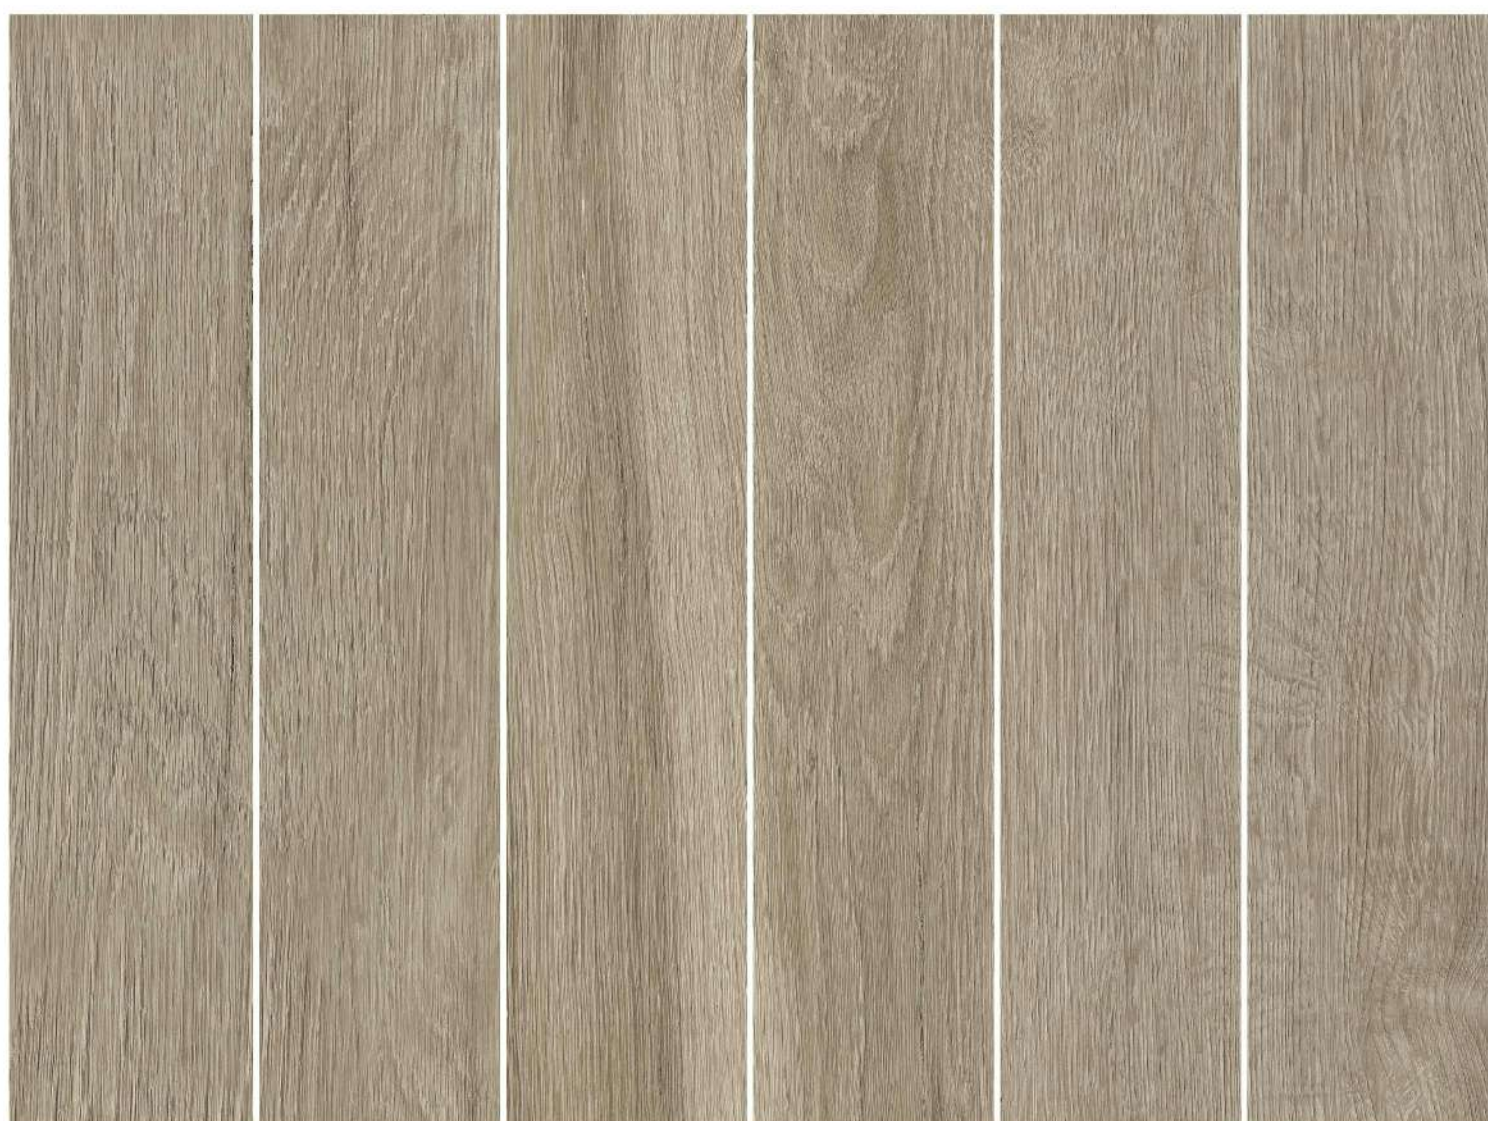

Strong stain resistance

NO:OR20901

Atmospheric appearance, natural flow between textures

Bring out the natural beauty of wood grain with elegant and atmospheric color

Pakistan 1st import quality wooden tile