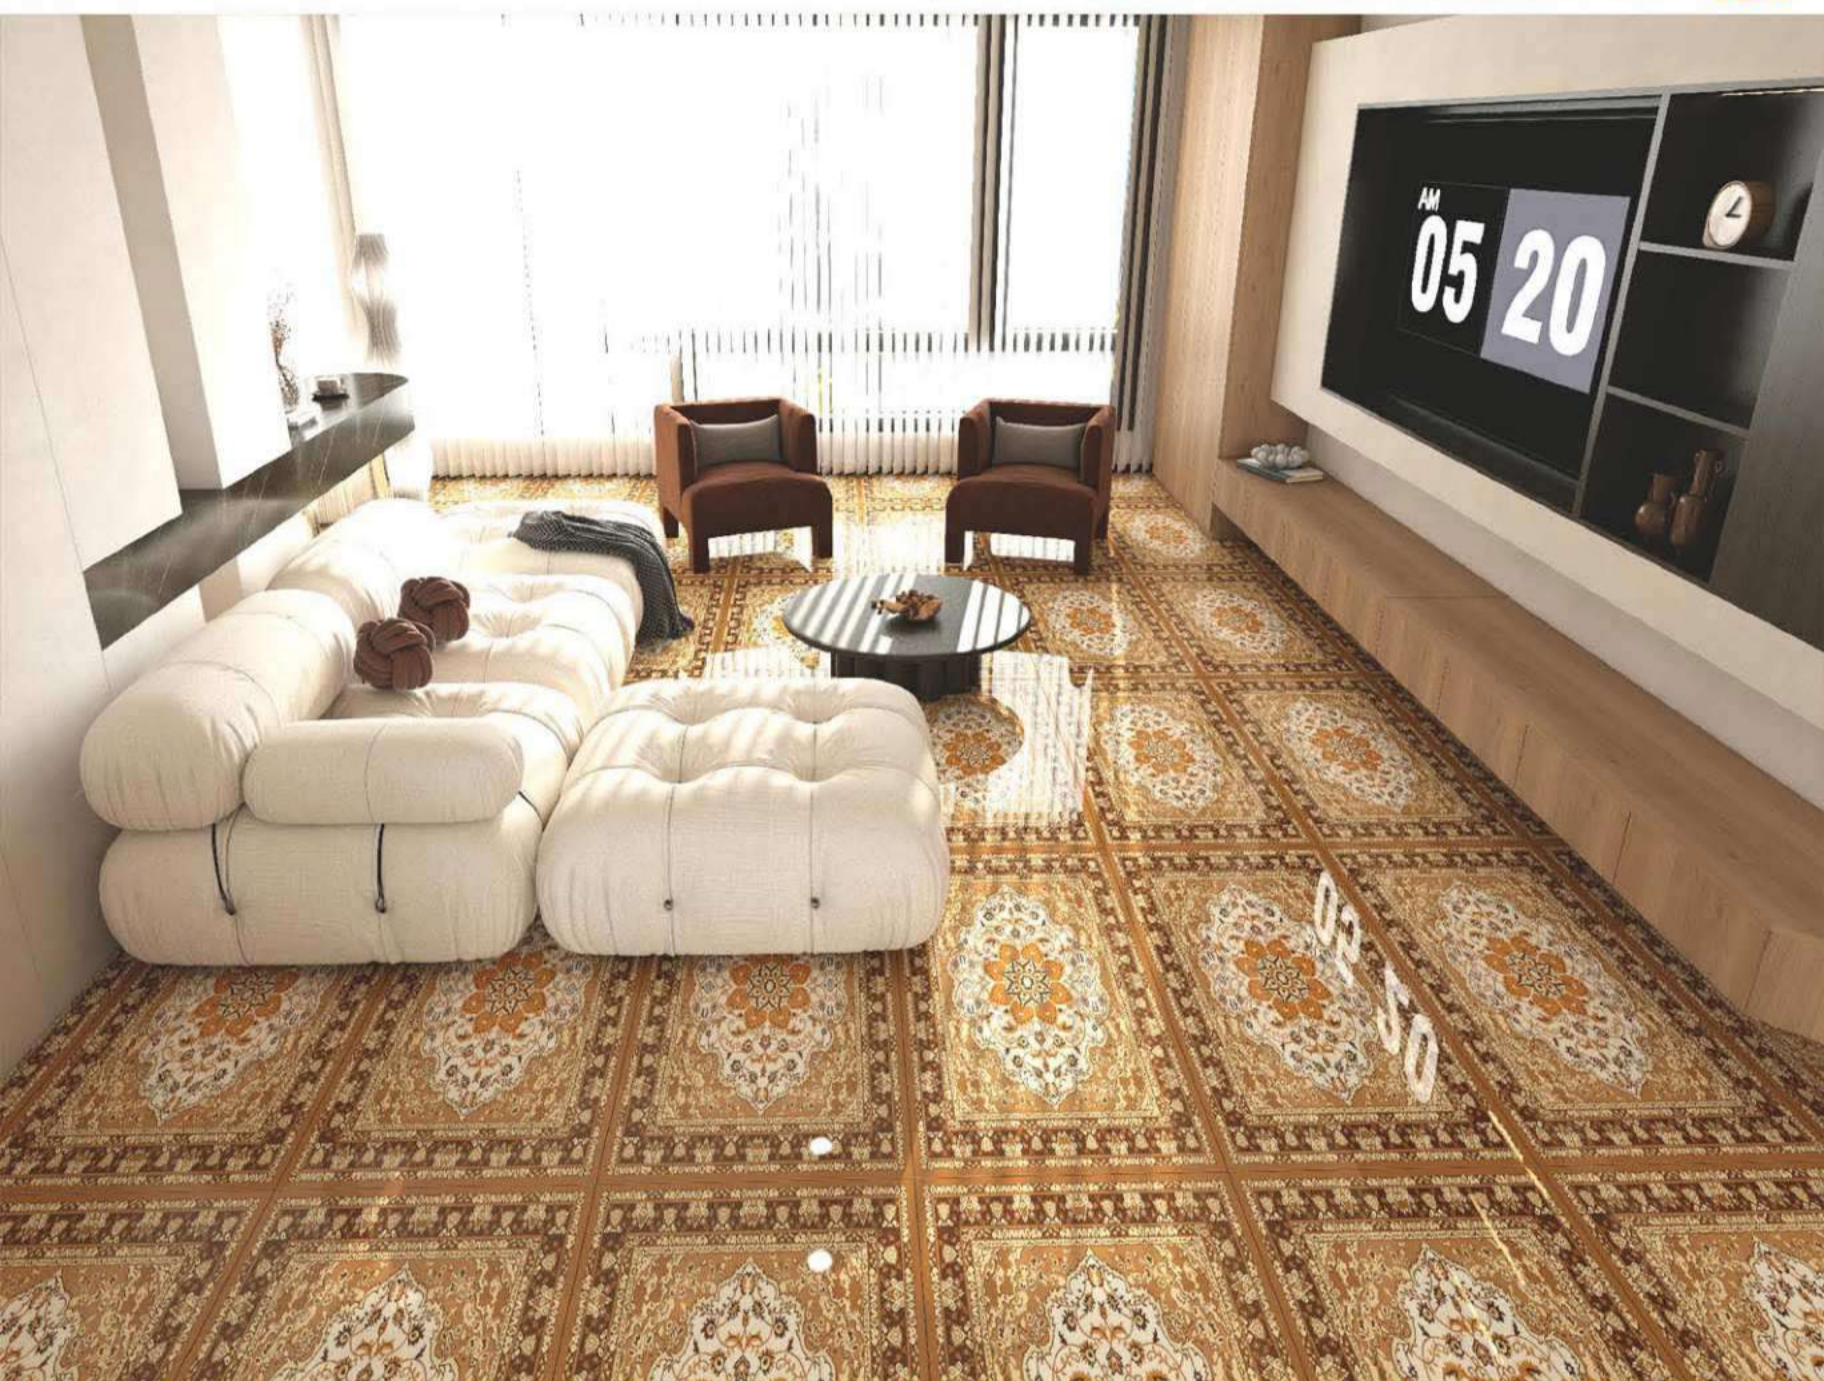

轻奢空间 精致典雅

LIGHT LUXURY SPACE
DELICATE AND ELEGANT

FASHION BRAND
FROM ITALY

源自意大利原创设计

Specifications: 600x1200mm

CERAMICS
GLORY 辉煌

number:

612GY035B