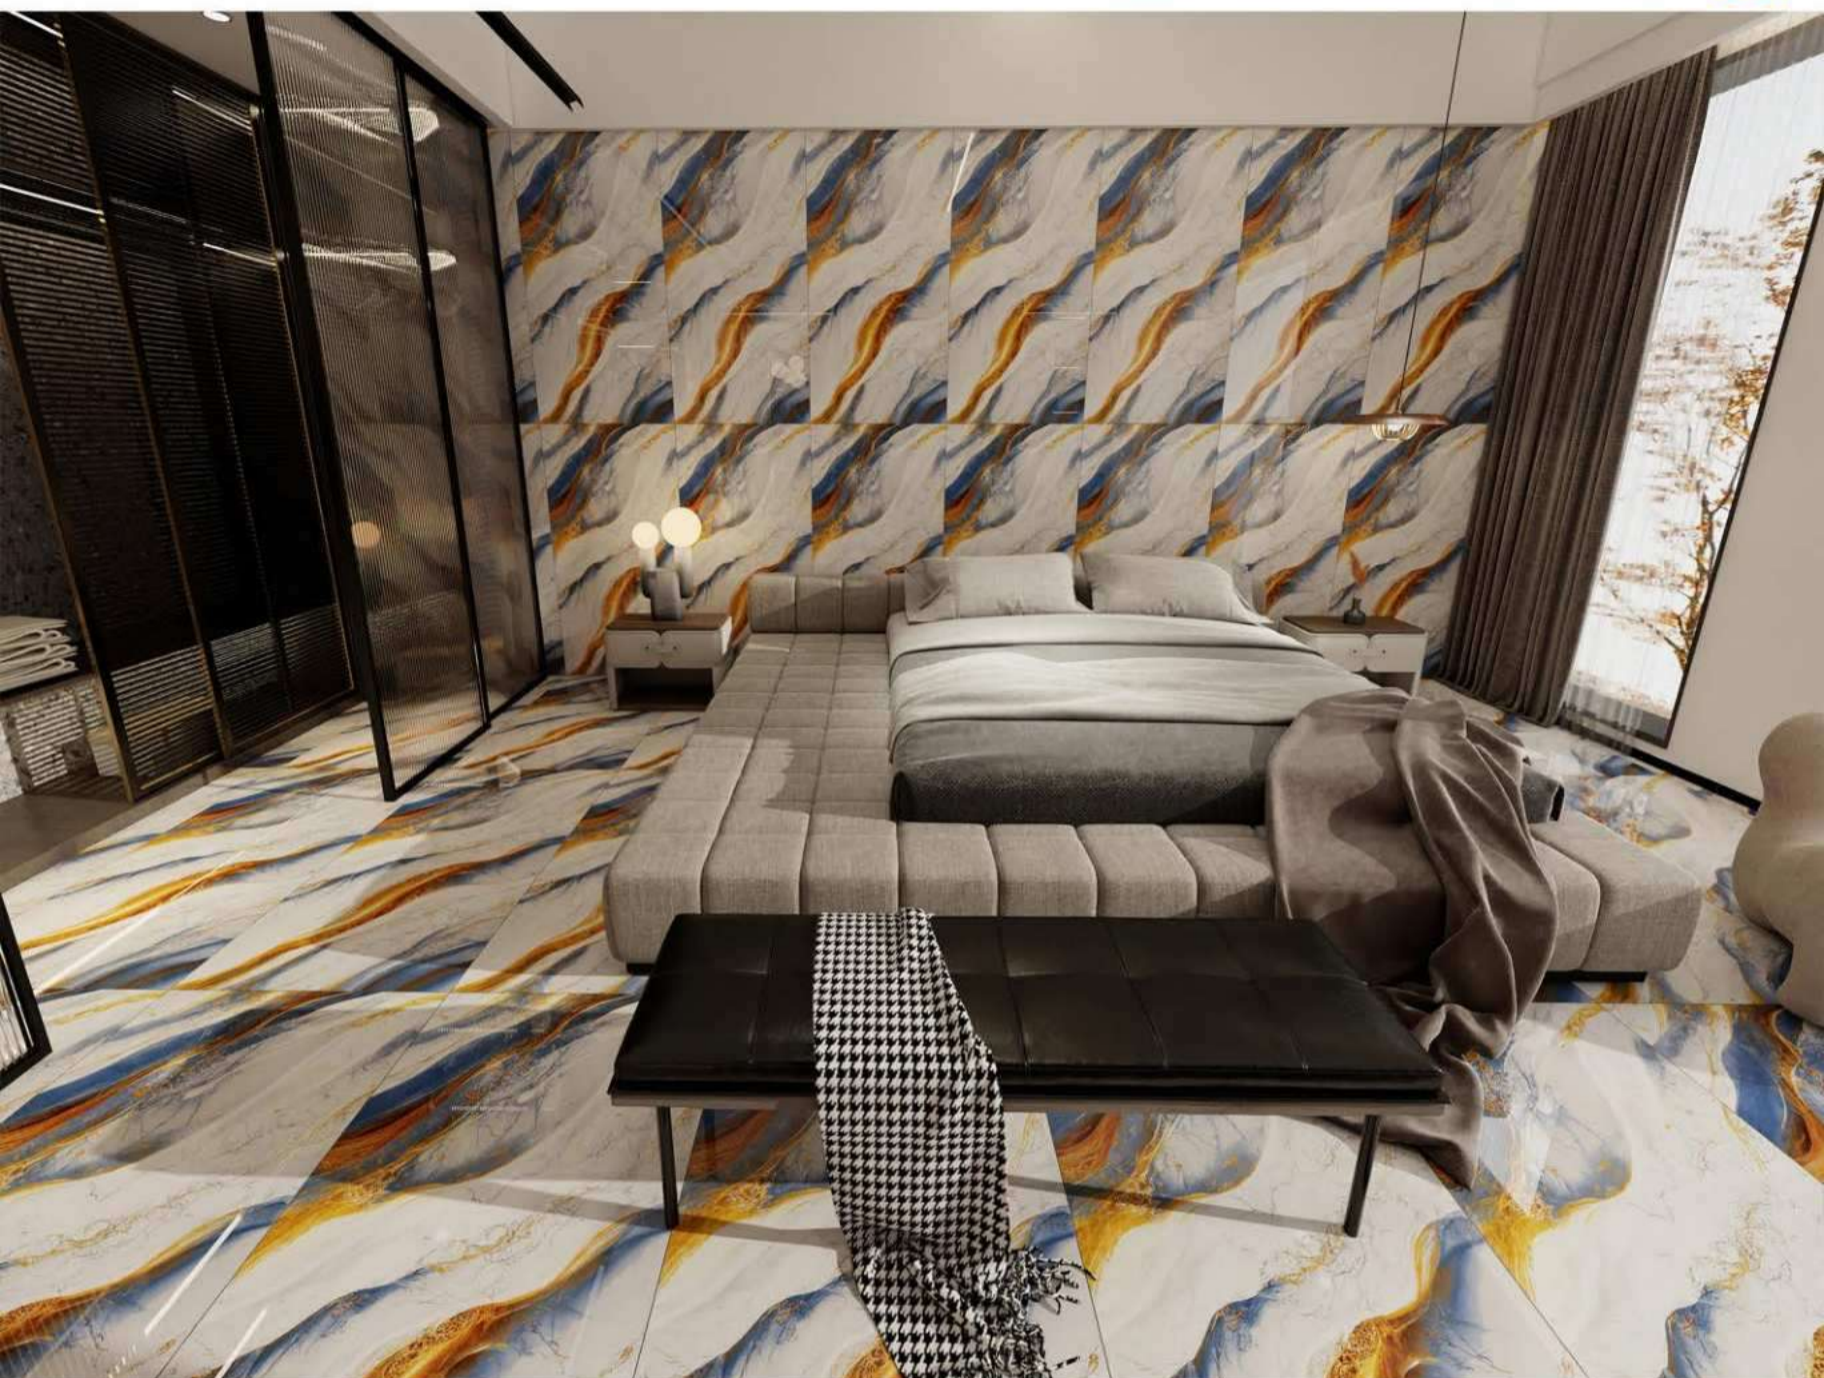

612GY023

轻奢空间 精致典雅

LIGHT LUXURY SPACE
DELICATE AND ELEGANT

FASHION BRAND
FROM ITALY

源自意大利原创设计

Specifications: 600x1200mm

CERAMICS
GLORY 辉煌

number: