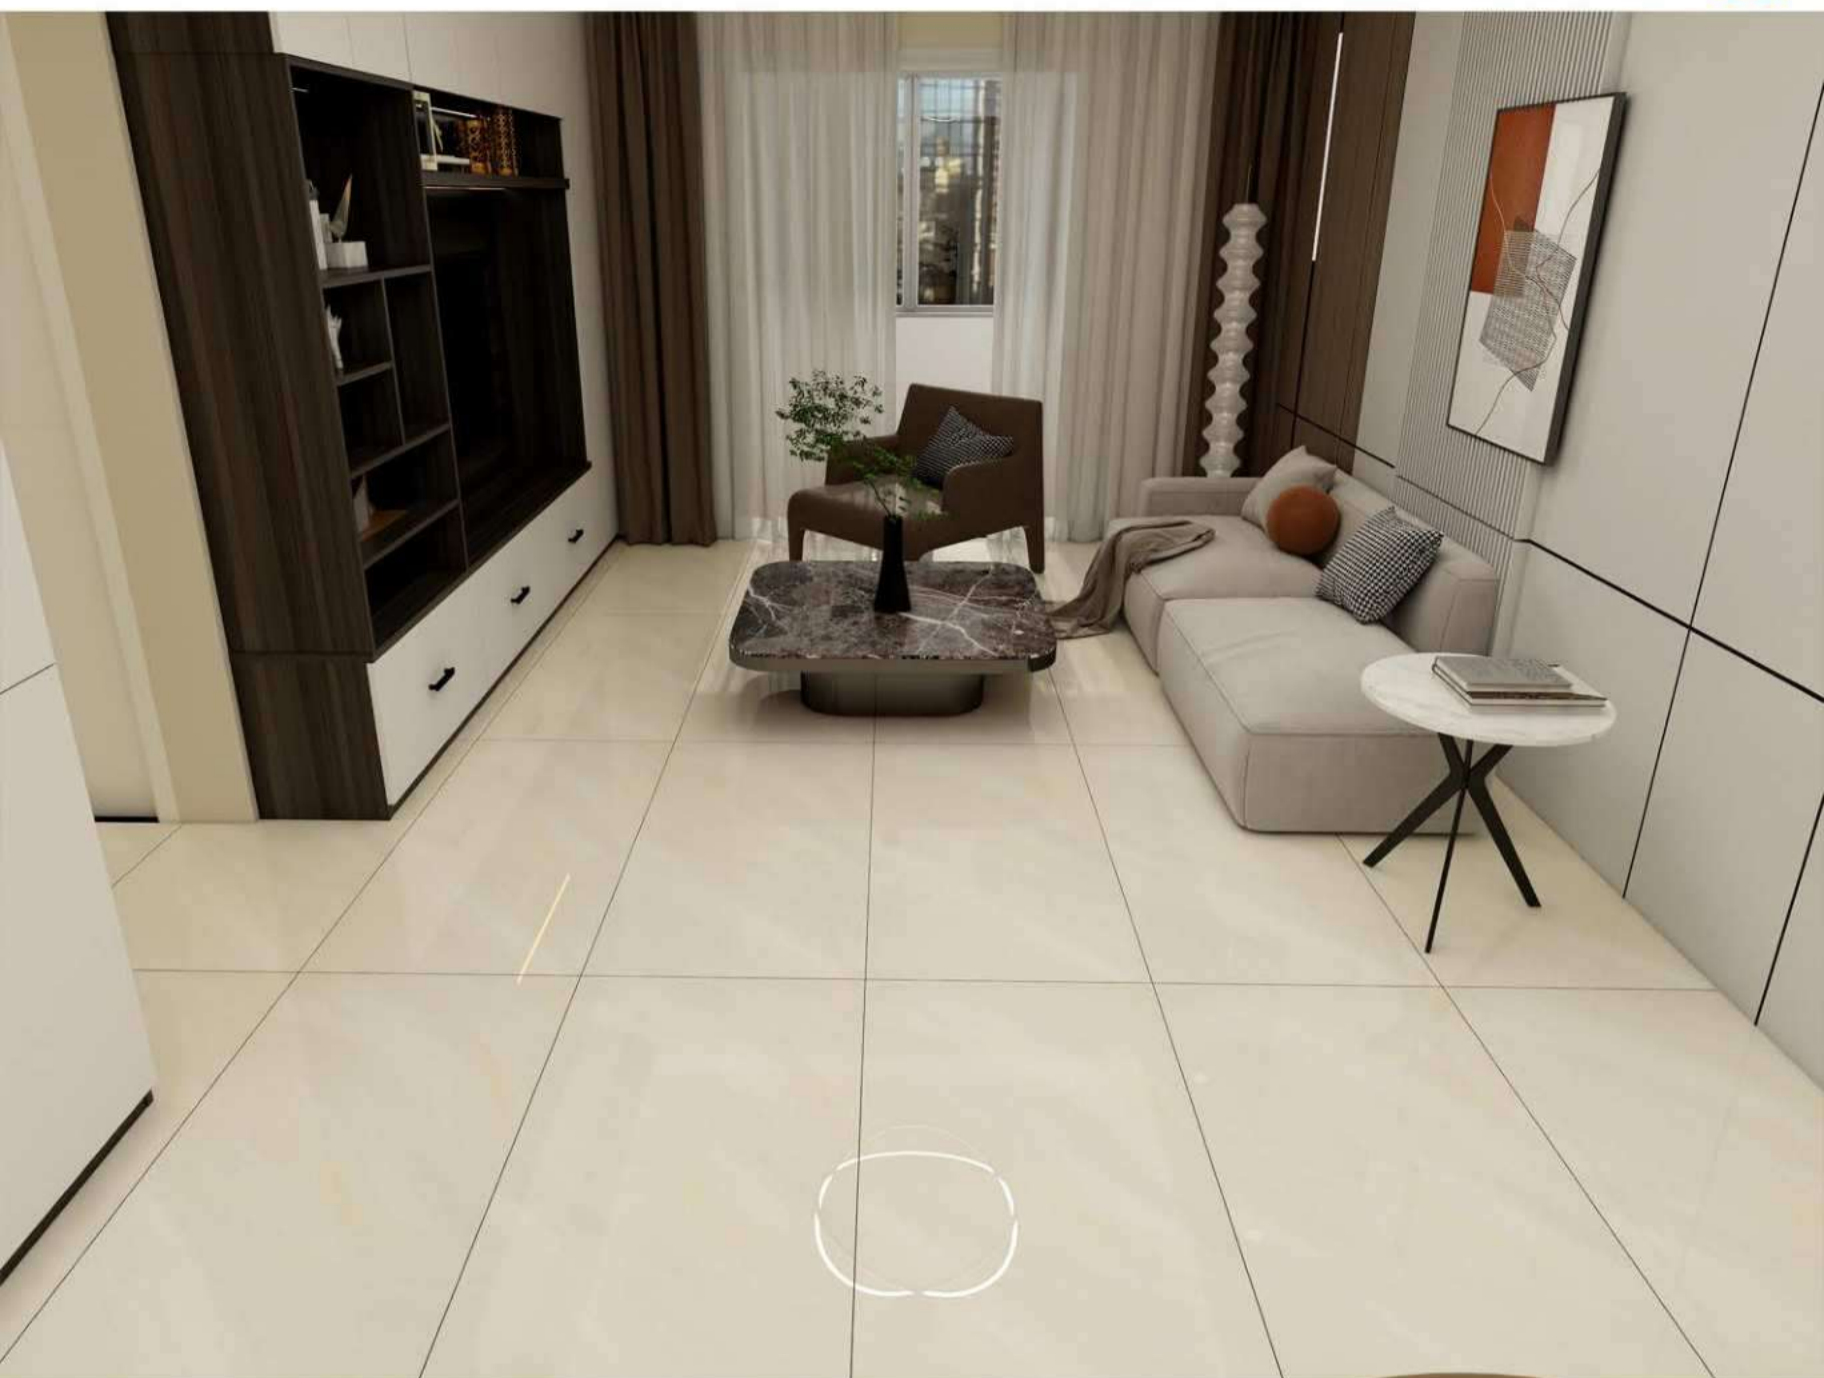

轻奢空间 精致典雅

LIGHT LUXURY SPACE
DELICATE AND ELEGANT

FASHION BRAND
FROM ITALY

源自意大利原创设计

Specifications: 600x1200mm

CERAMICS
GLORY 辉煌

number:

612GY037