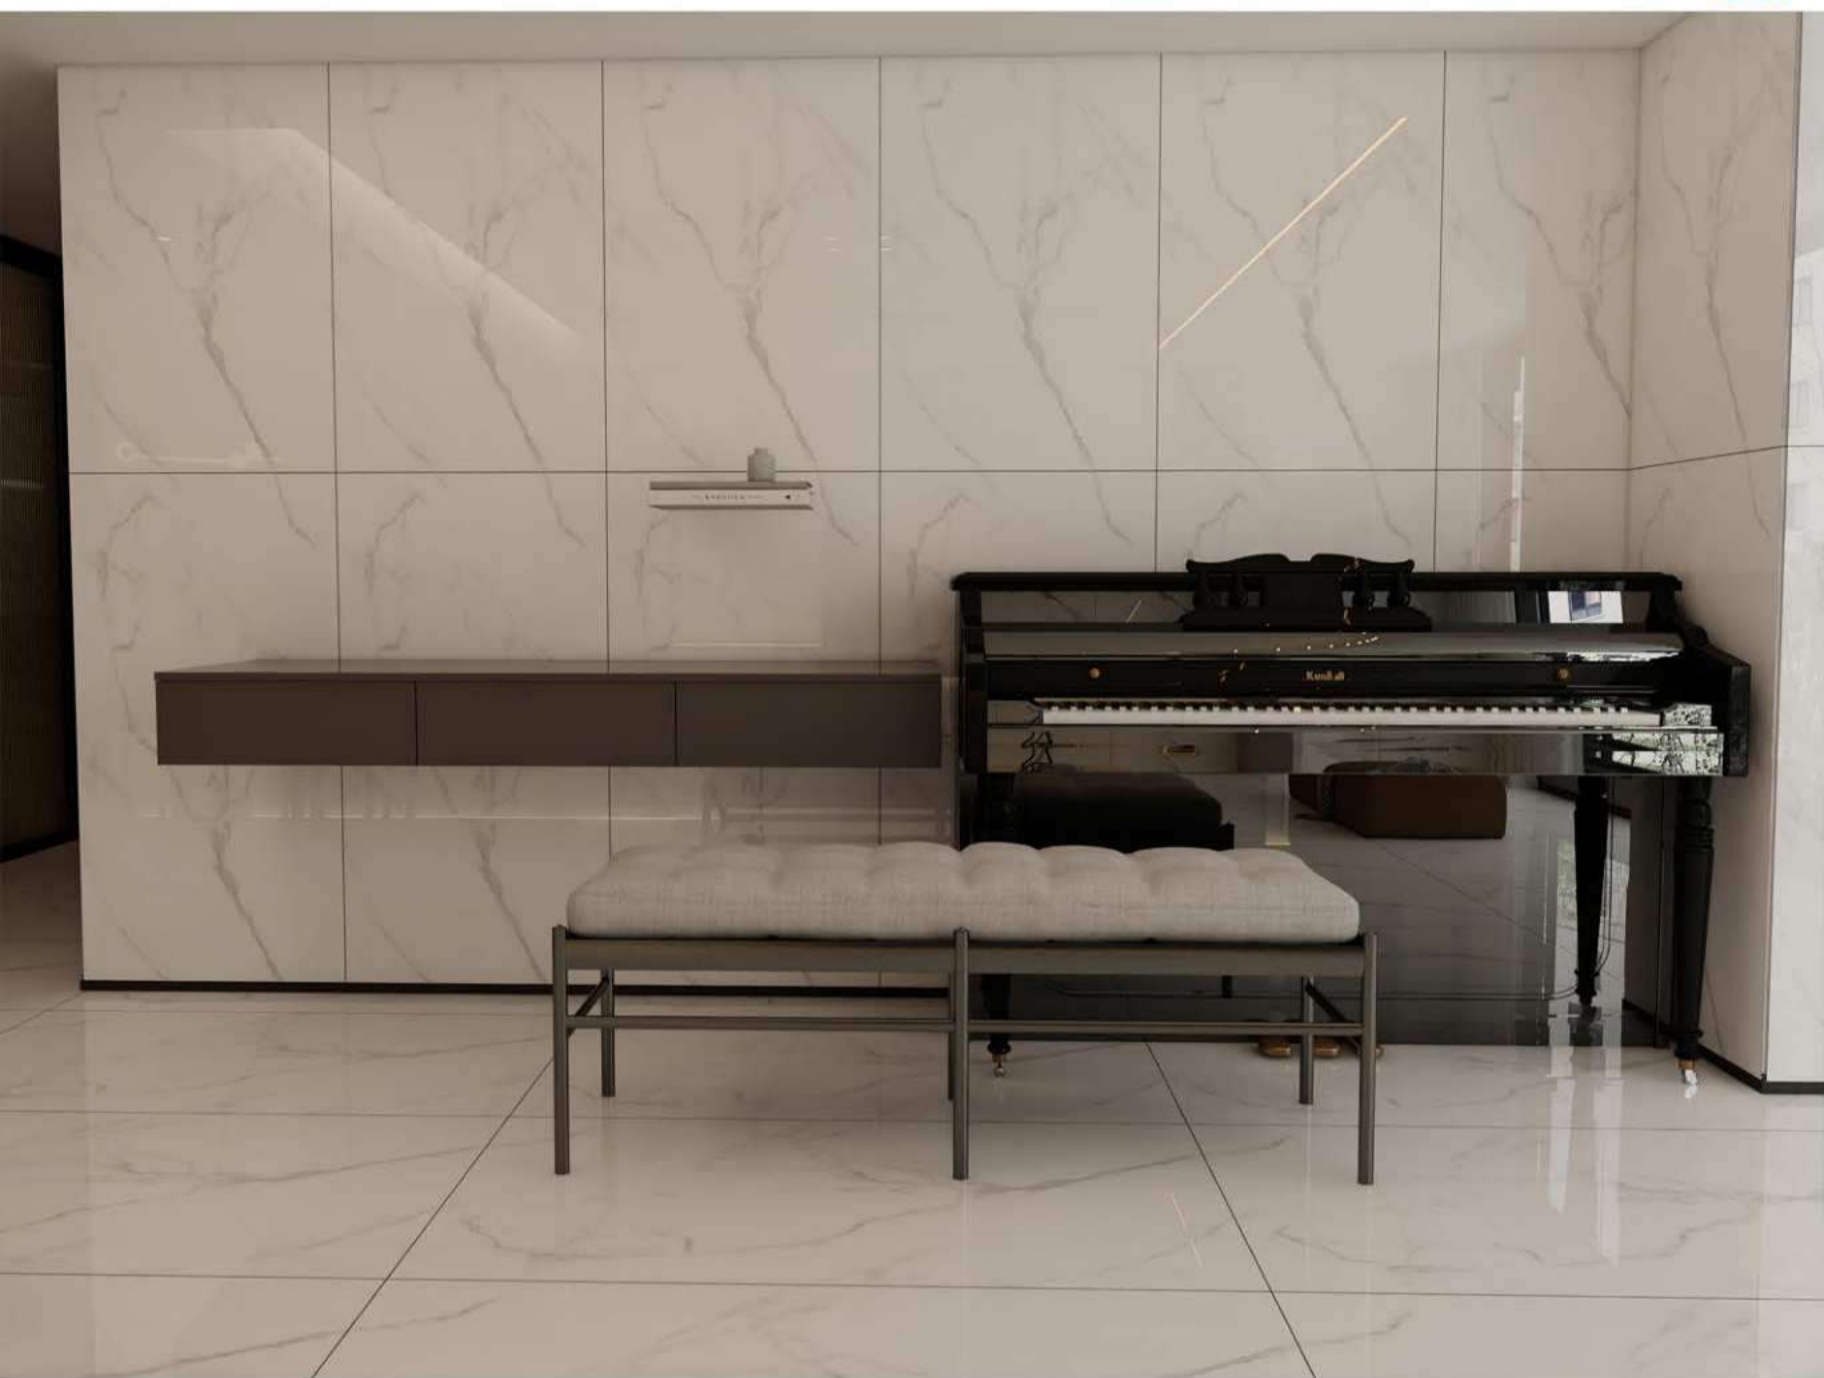

number:

612GY003

轻奢空间 精致典雅

LIGHT LUXURY SPACE
DELICATE AND ELEGANT

FASHION BRAND
FROM ITALY

源自意大利原创设计

Specifications: 600x1200mm

CERAMICS 辉煌
GLORY