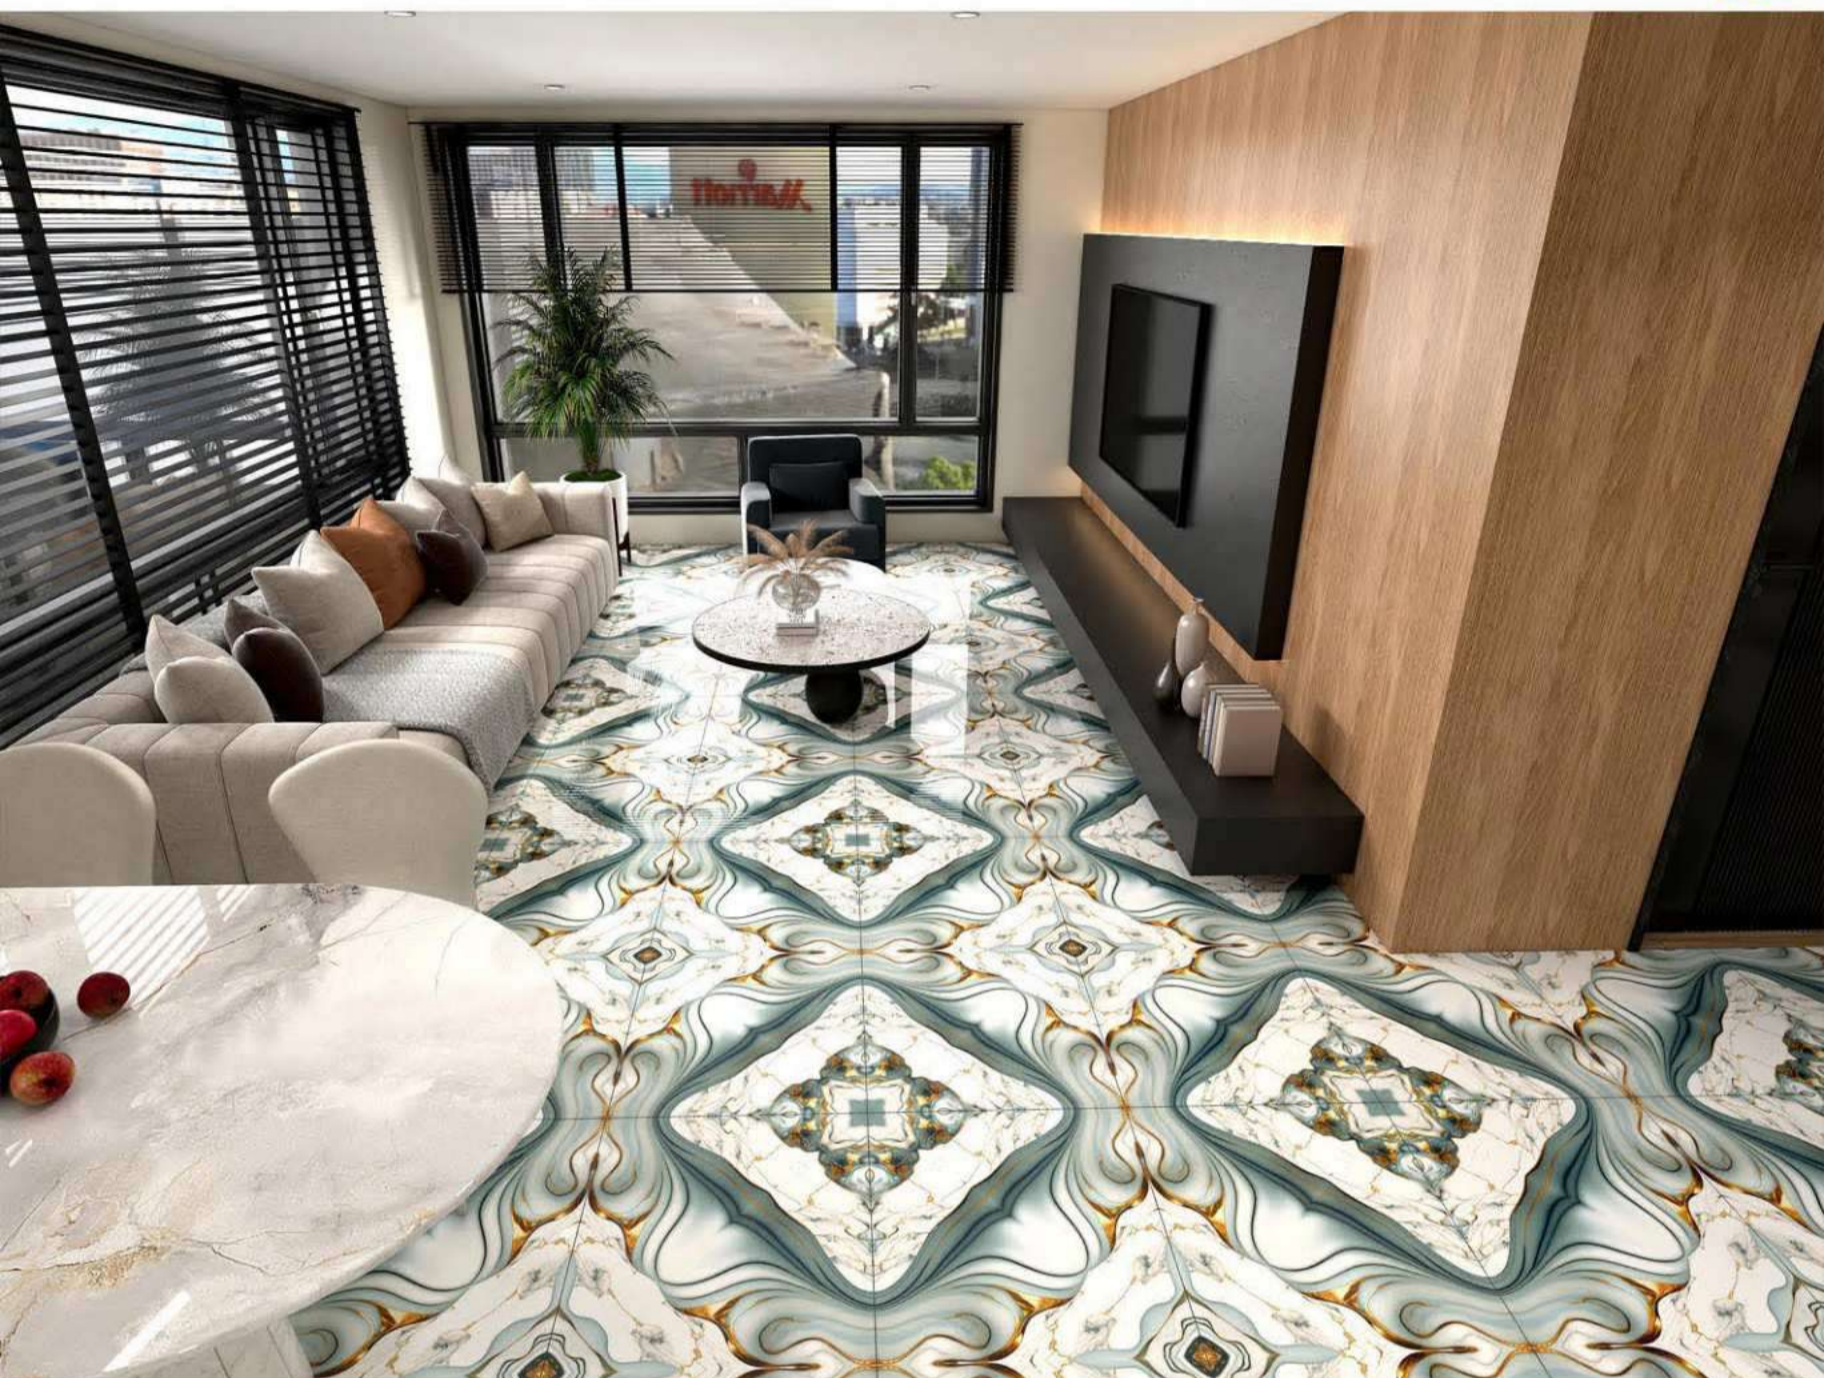

612GY039

INFINITY CONNECTION

轻奢空间 精致典雅

LIGHT LUXURY SPACE
DELICATE AND ELEGANT

FASHION BRAND
FROM ITALY

源自意大利原创设计

Specifications: 600x1200mm

CERAMICS
GLORY 辉煌