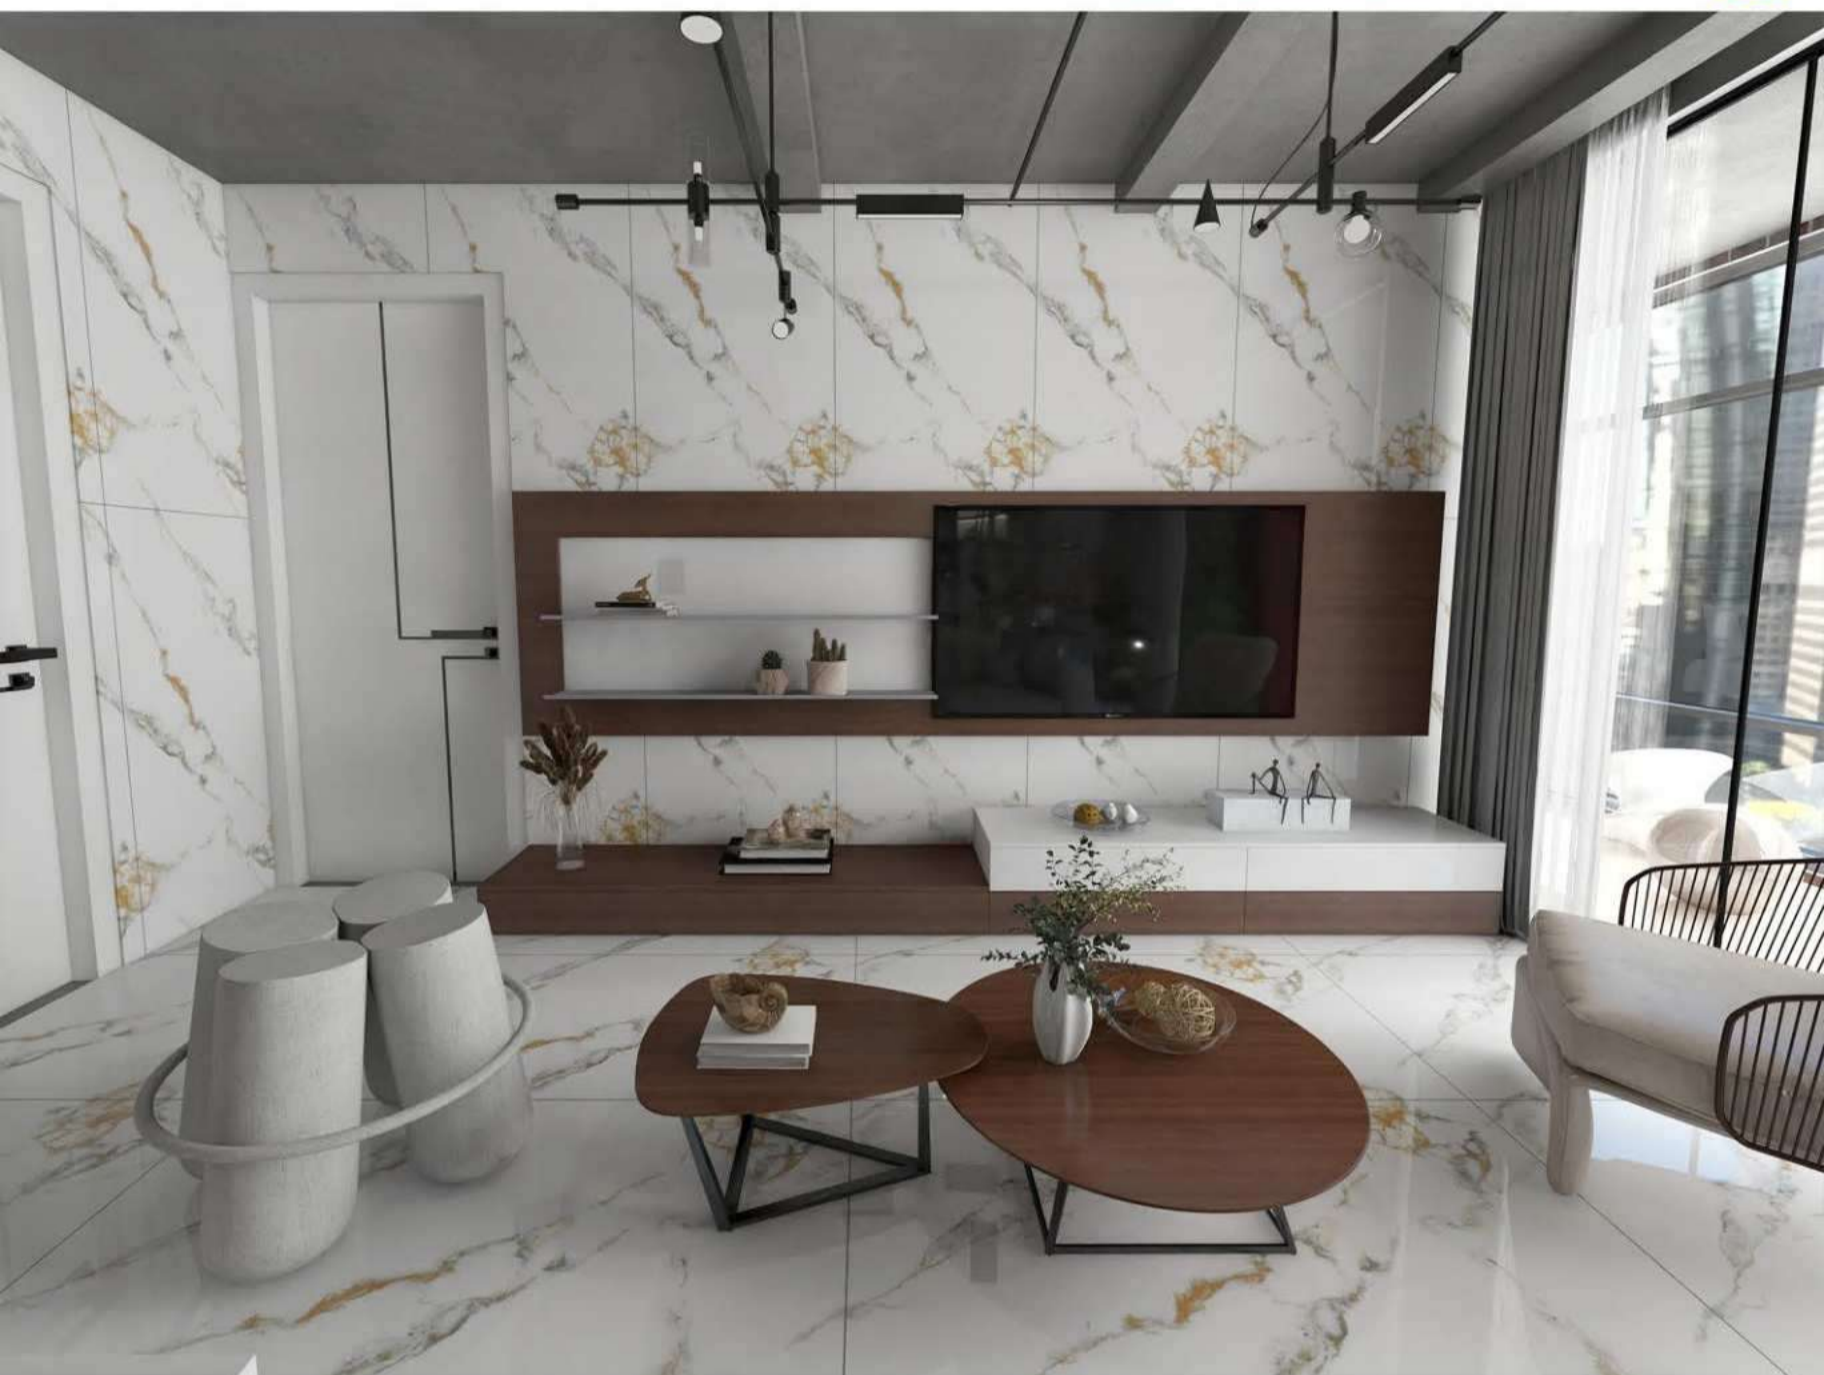

Specifications: 600x1200mm

number:
612GY000

轻奢空间 精致典雅
LIGHT LUXURY SPACE
DELICATE AND ELEGANT

FASHION BRAND
FROM ITALY

源自意大利原创设计

Specifications: 600x1200mm

CERAMICS
GLORY 辉煌

number: