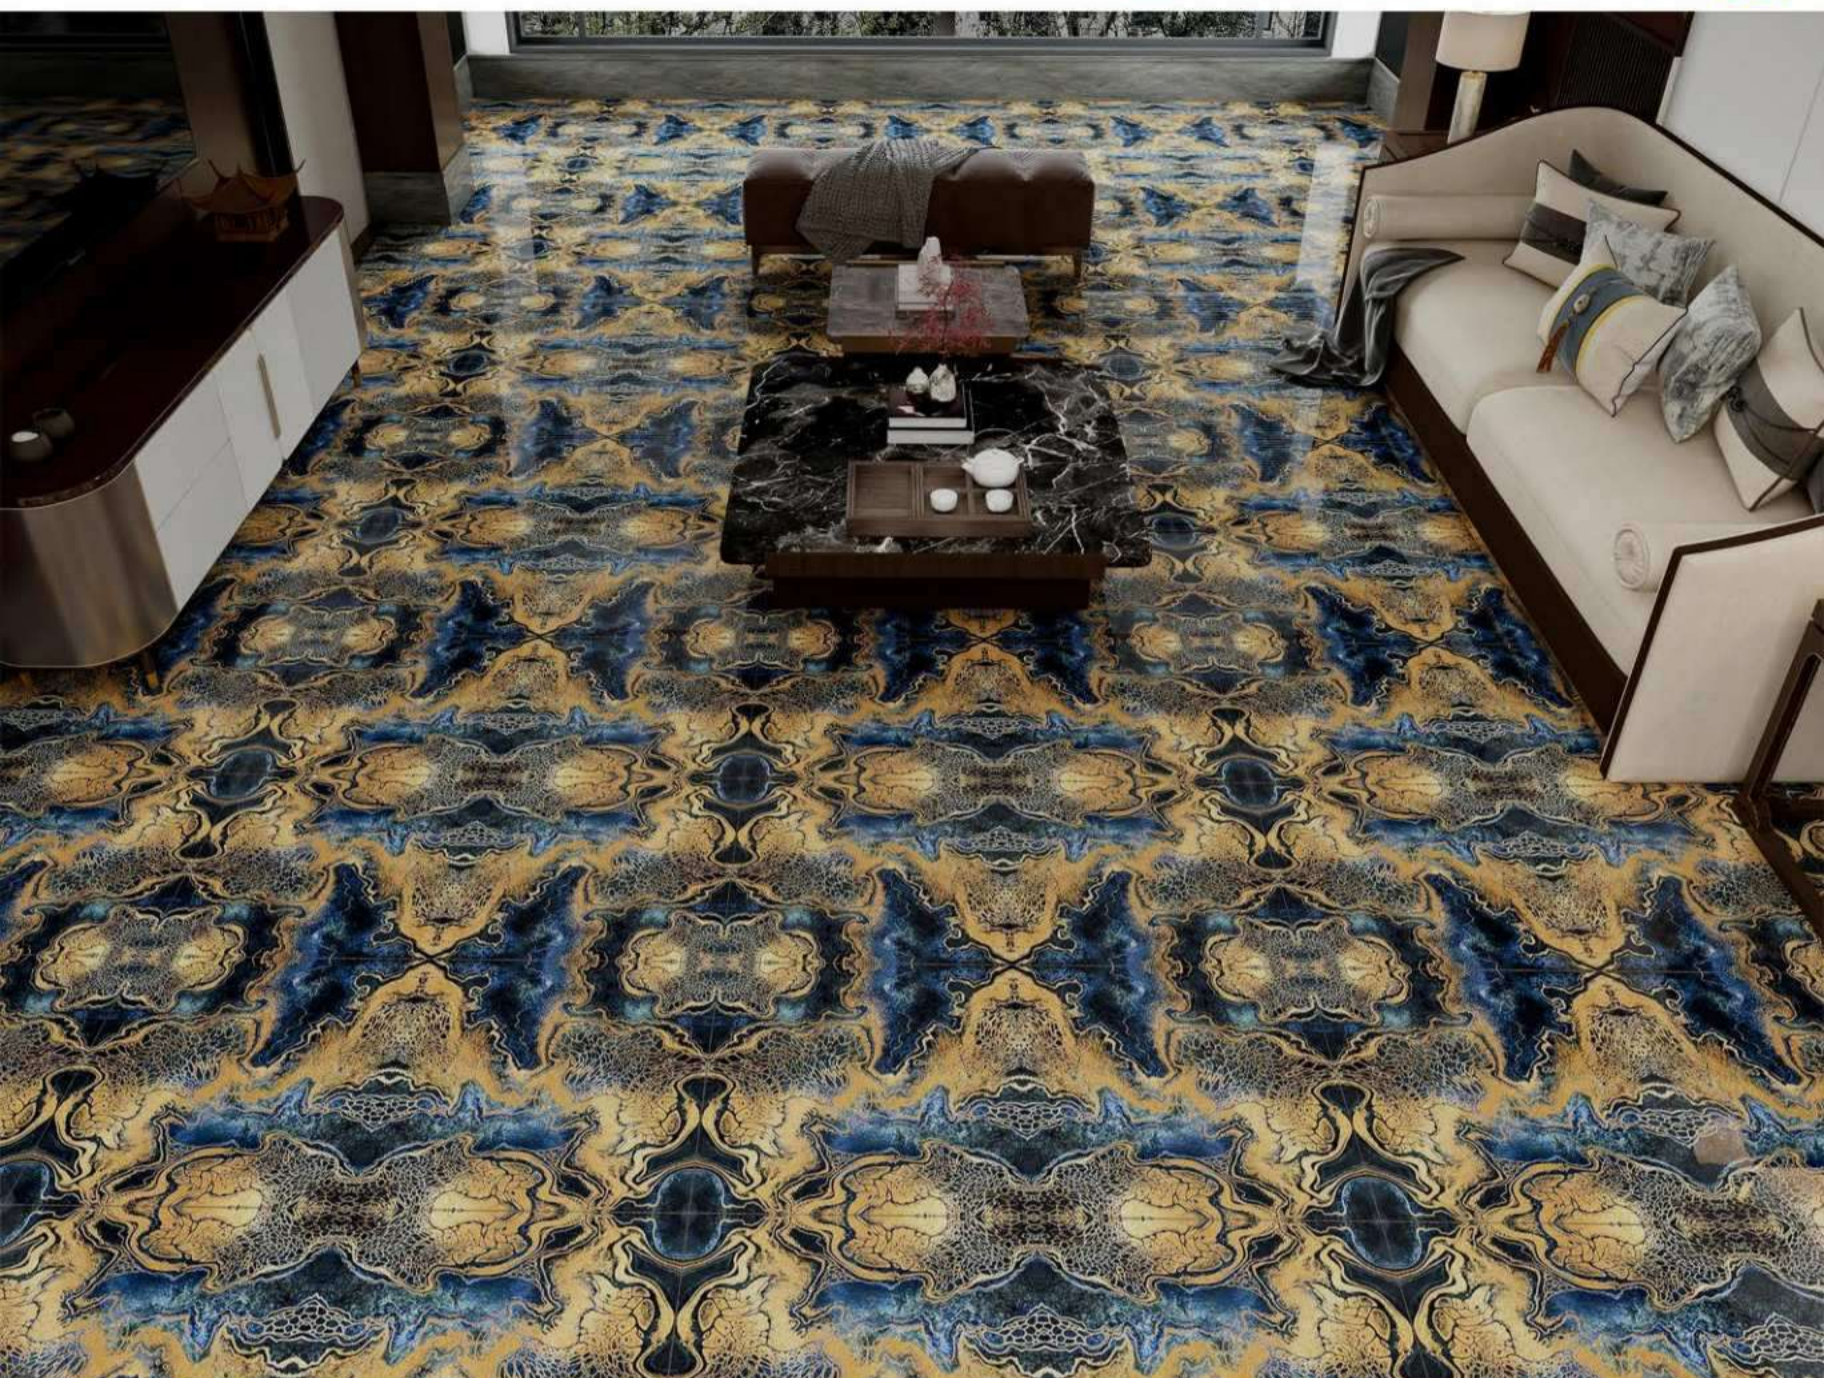

Specifications: 600x1200mm

CERAMICS 辉煌
GLORY