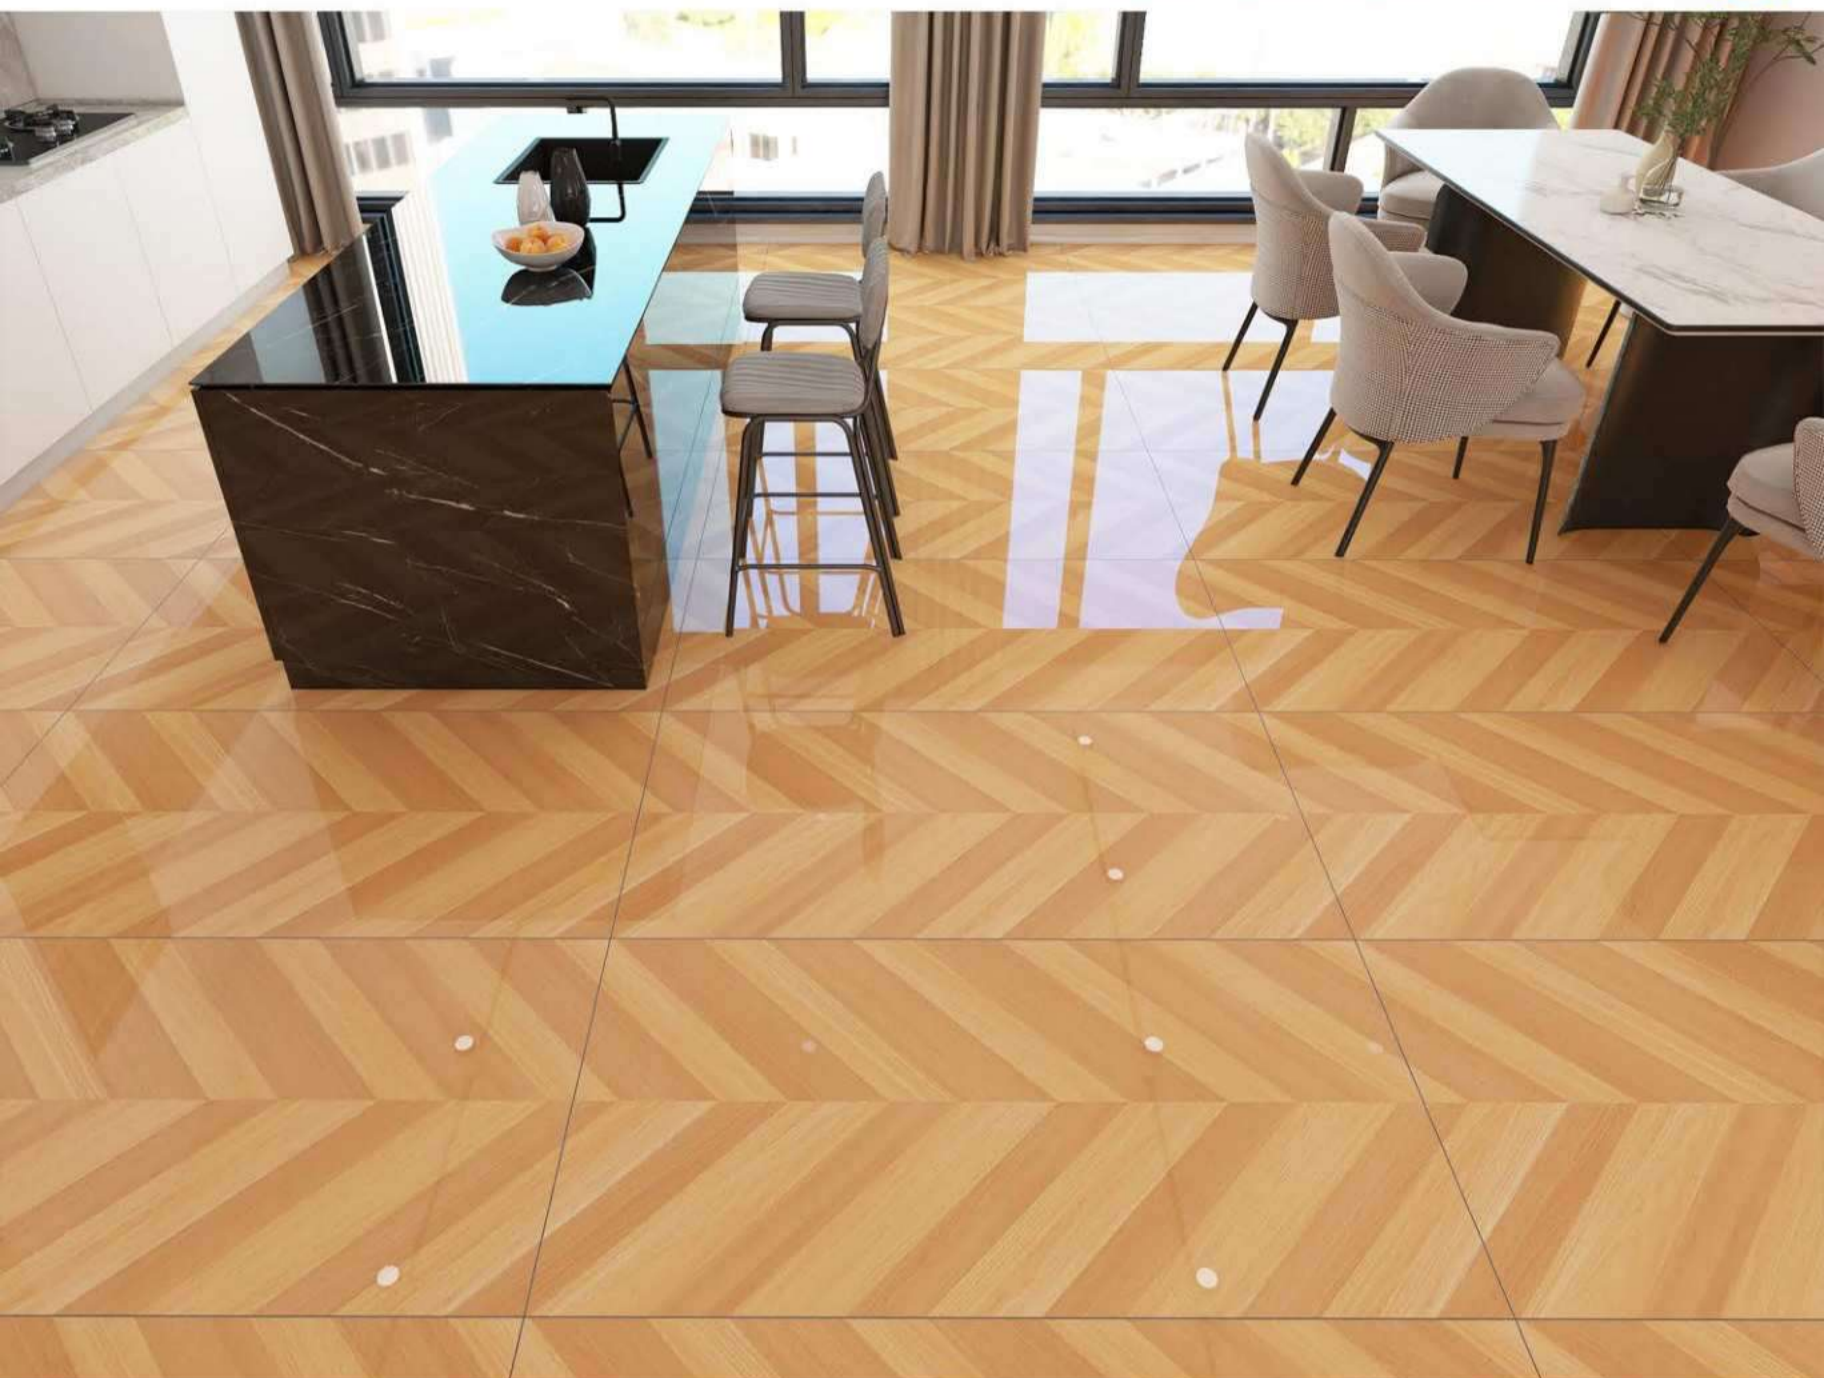

612GY022B

轻奢空间 精致典雅

LIGHT LUXURY SPACE
DELICATE AND ELEGANT

FASHION BRAND
FROM ITALY

源自意大利原创设计

Specifications: 600x1200mm

CERAMICS
GLORY 辉煌

number: